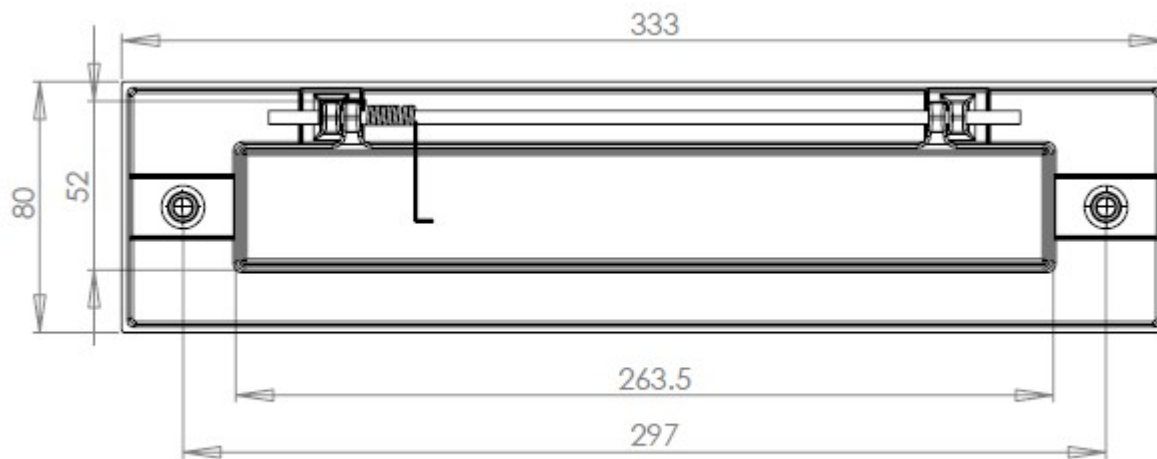


Plain Letter Plate - 331mm x 80mm - Polished Nickel

Product Images

Description

- Plain Letter Plate - 331mm x 80mm

Finish

- Polished Nickel

Dimensions

Dimensions	Sizes
Overall Plate Width	80mm
Overall Plate Length	331mm
Bolt centers	295mm
Aperture Width	258mm
Aperture Height	36mm

Important Info Before You Buy

- Suitable for wooden doors.
- Spring loaded to keep the flap closed.
- Comes with fixing bolts and domed cover caps.
- Matching inner flap letter tidy for the inside of the door also available.

Products in this set

44255.1 - Plain Letter Plate - 331mm x 80mm - Polished Nickel - Each