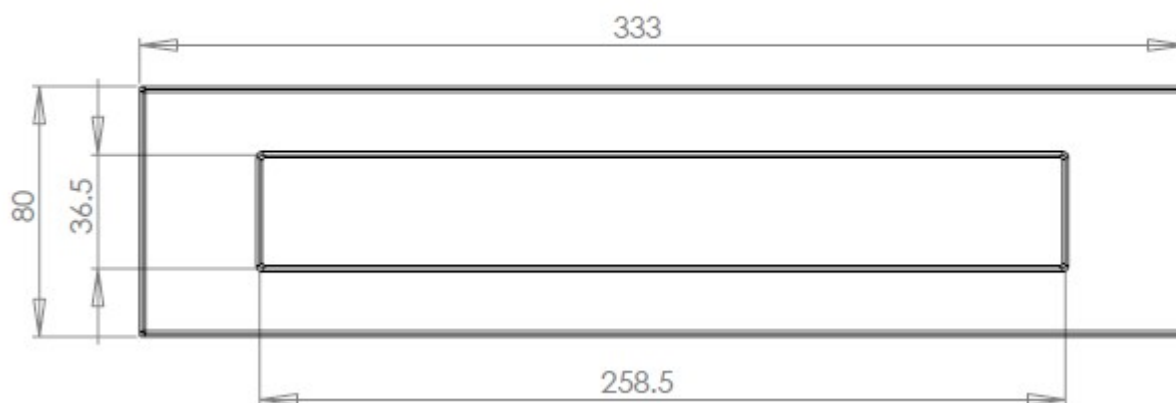


Plain Letter Plate - 331mm x 80mm - Polished Nickel

Product Images

Description

- Plain Letter Plate - 331mm x 80mm

Finish

- Polished Nickel

Dimensions

Dimensions	Sizes
Overall Plate Width	80mm
Overall Plate Length	331mm
Bolt centers	295mm
Aperture Width	258mm
Aperture Height	36mm

Products in this set

44255.1 - Plain Letter Plate - 331mm x 80mm - Polished Nickel - Each