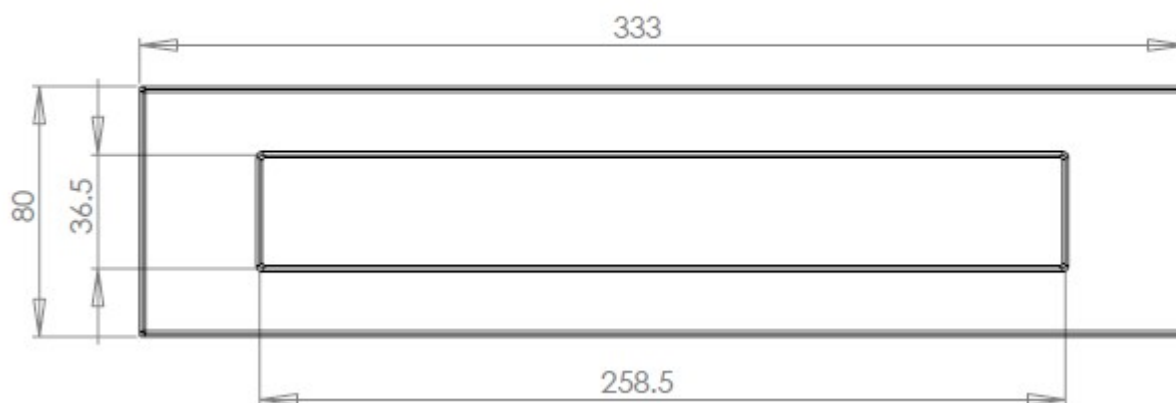

### Description

---

- Plain Letter Plate - 331mm x 80mm

#### Dimensions

Dimensions	Sizes
<b>Overall Plate Width</b>	80mm
<b>Overall Plate Length</b>	331mm
<b>Bolt centers</b>	295mm
<b>Aperture Width</b>	258mm
<b>Aperture Height</b>	36mm