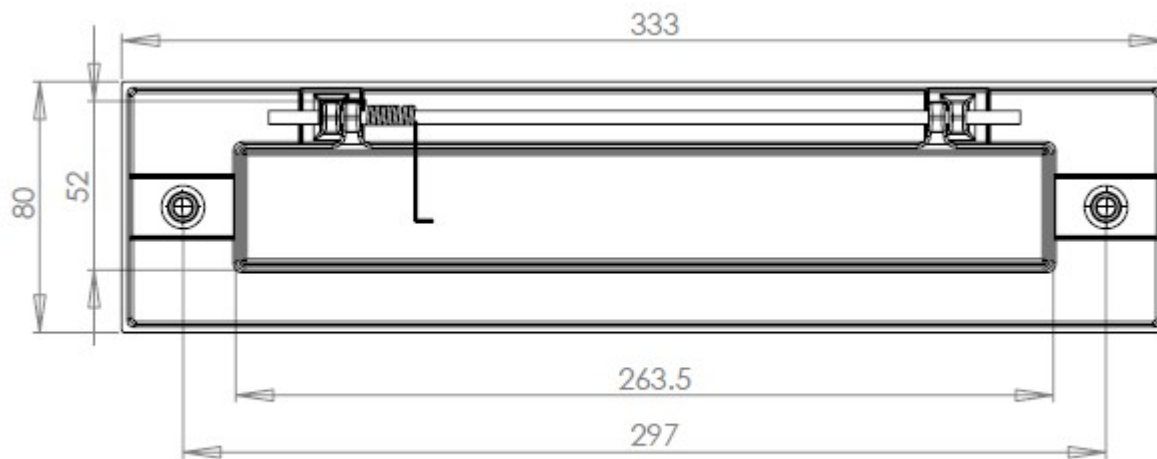

### Description

---

- Plain Letter Plate - 331mm x 80mm

#### Dimensions

Dimensions	Sizes
<b>Overall Plate Width</b>	80mm
<b>Overall Plate Length</b>	331mm
<b>Bolt centers</b>	295mm
<b>Aperture Width</b>	258mm
<b>Aperture Height</b>	36mm