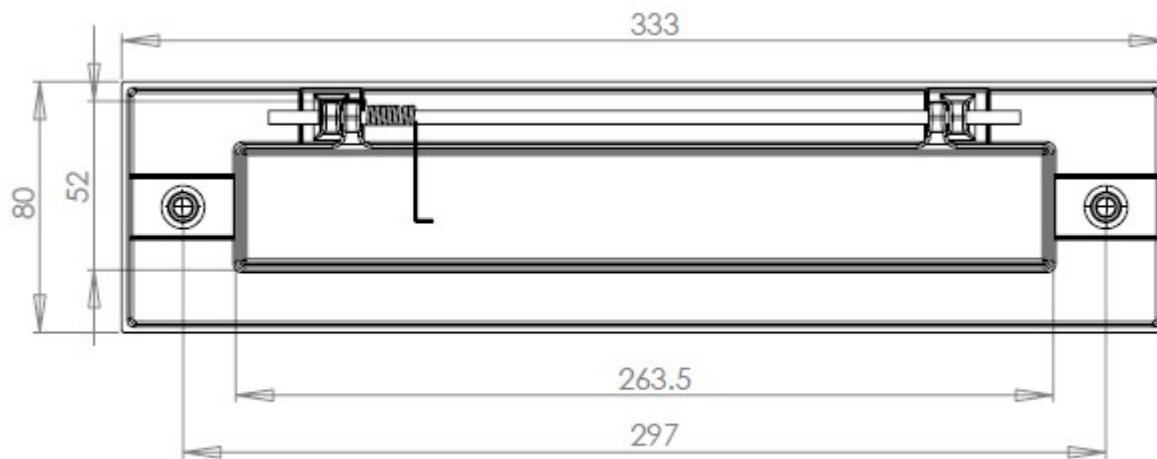

### Description

---

- Plain Letter Plate - 331mm x 80mm

#### Dimensions

**Dimensions**

Sizes

**Overall Plate Width**

80mm

**Overall Plate Length**

331mm

**Bolt centers**