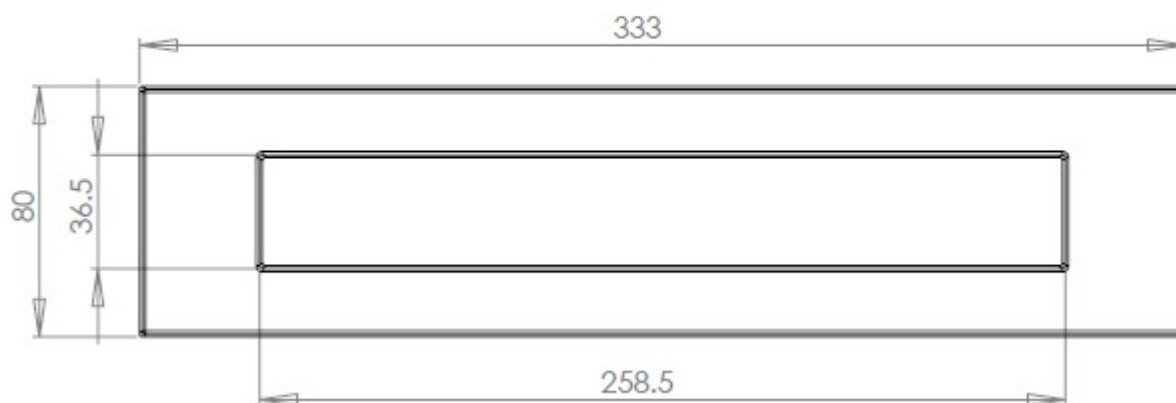

### Description

---

- Plain Letter Plate - 331mm x 80mm

#### Dimensions

**Dimensions**

Sizes

**Overall Plate Width**

80mm

**Overall Plate Length**

331mm

**Bolt centers**