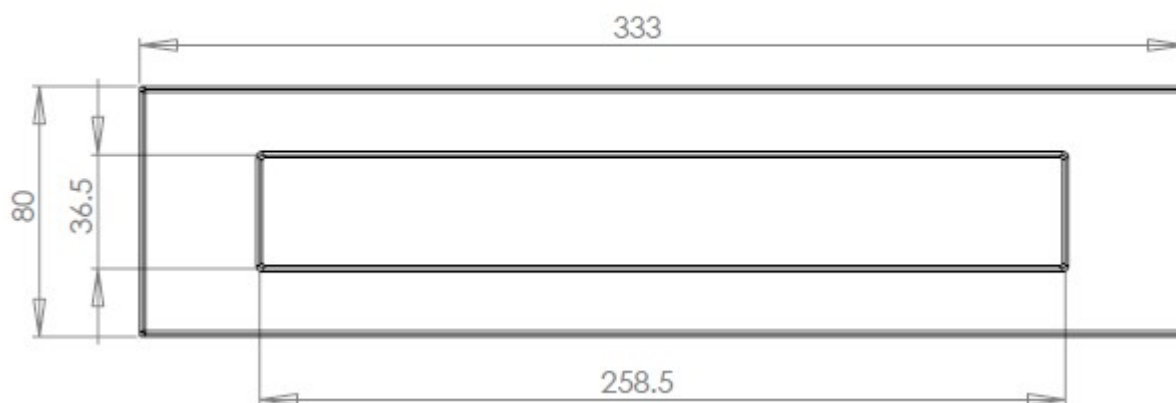


Plain Letter Plate - 331mm x 80mm - Satin Nickel

Product Images

Description

- Plain Letter Plate - 331mm x 80mm

Finish

- Satin Nickel

Dimensions

Dimensions

Sizes

Overall Plate Width

80mm

Overall Plate Length

331mm

Bolt centers

295mm

Aperture Width

258mm

Aperture Height

36mm

Important Info Before You Buy

- Suitable for wooden doors.
- Spring loaded to keep the flap closed.
- Comes with fixing bolts and domed cover caps.
- Matching inner flap letter tidy for the inside of the door also available.

Products in this set

44259.1 - Plain Letter Plate - 331mm x 80mm - Satin Nickel - Each