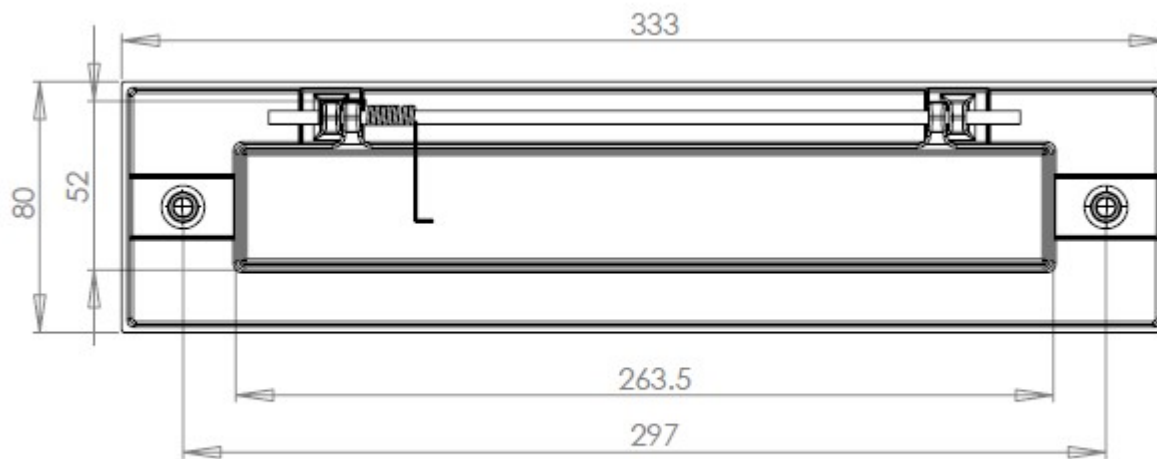


Plain Letter Plate - 331mm x 80mm - Satin Nickel

Product Images

Description

- Plain Letter Plate - 331mm x 80mm

Finish

- Satin Nickel

Dimensions

Dimensions

Sizes

Overall Plate Width

80mm

Overall Plate Length

331mm

Bolt centers

295mm

Aperture Width

258mm

Aperture Height

36mm

Important Info Before You Buy

- Suitable for wooden doors.
- Spring loaded to keep the flap closed.
- Comes with fixing bolts and domed cover caps.
- Matching inner flap letter tidy for the inside of the door also available.

Products in this set

44259.1 - Plain Letter Plate - 331mm x 80mm - Satin Nickel - Each