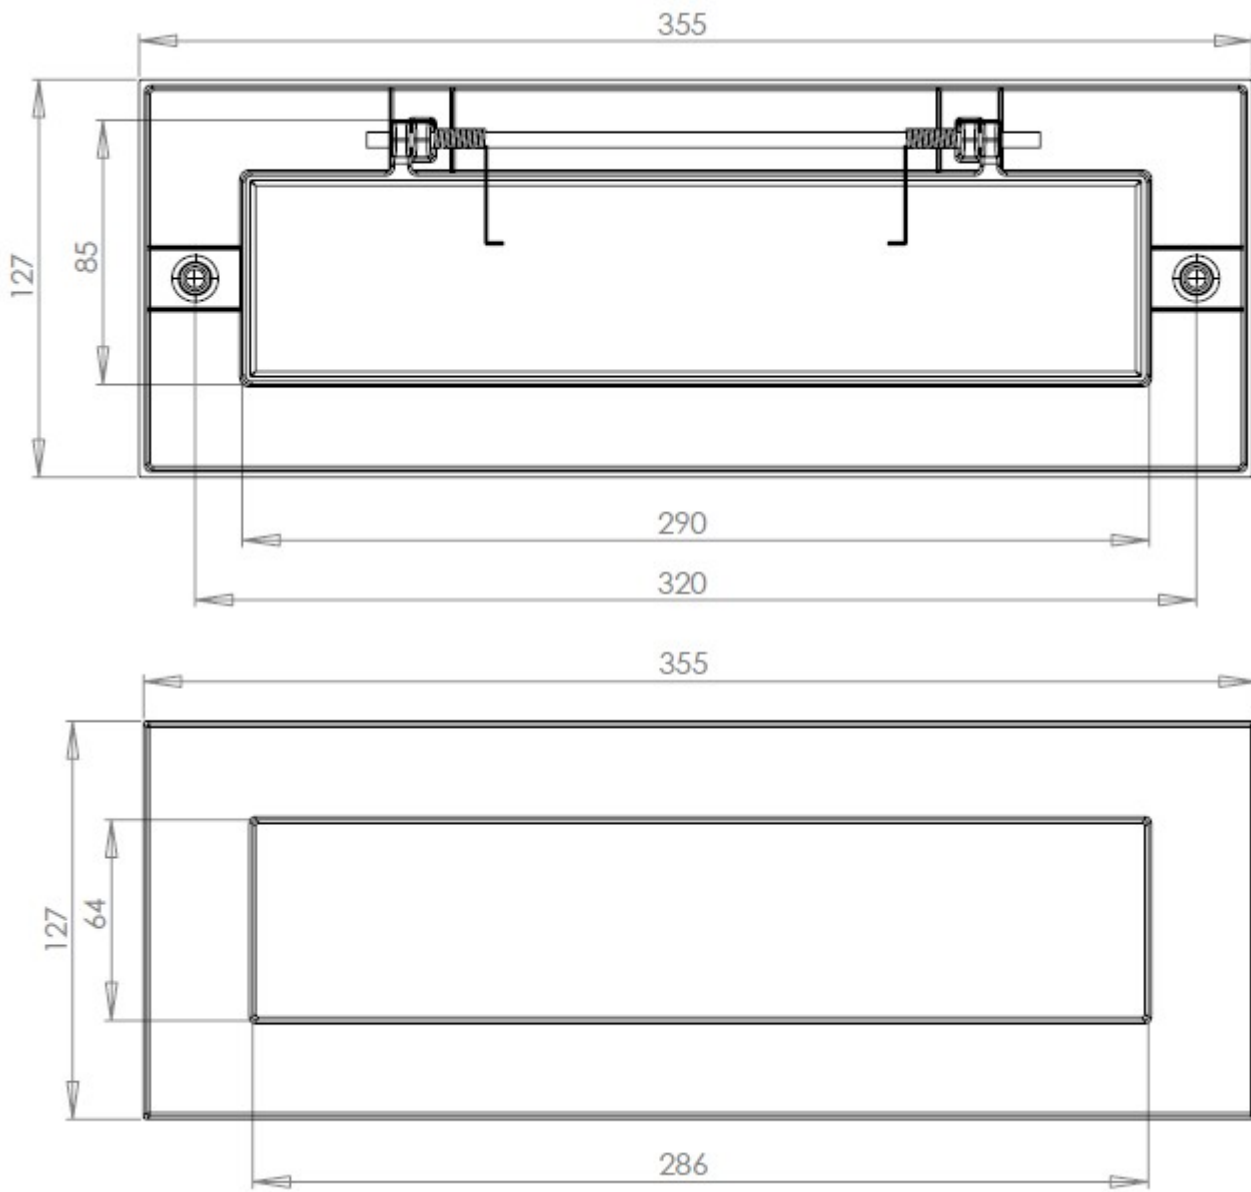


Plain Letter Plate - 356mm x 127mm - Satin Nickel

Product Images

Description

- Plain Letter Plate - 356mm x 127mm

Finish

- Satin Nickel

Dimensions

Dimensions

Sizes

Overall Plate Width

127mm

Overall Plate Length

356mm

Bolt centers

320mm

Aperture Width

287mm

Aperture Height

64mm

Important Info Before You Buy

- Suitable for wooden doors.
- Spring loaded to keep the flap closed.
- Comes with fixing bolts and domed cover caps.
- Matching inner flap letter tidy for the inside of the door also available.

Products in this set

44260.1 - Plain Letter Plate - 356mm x 127mm - Satin Nickel - Each