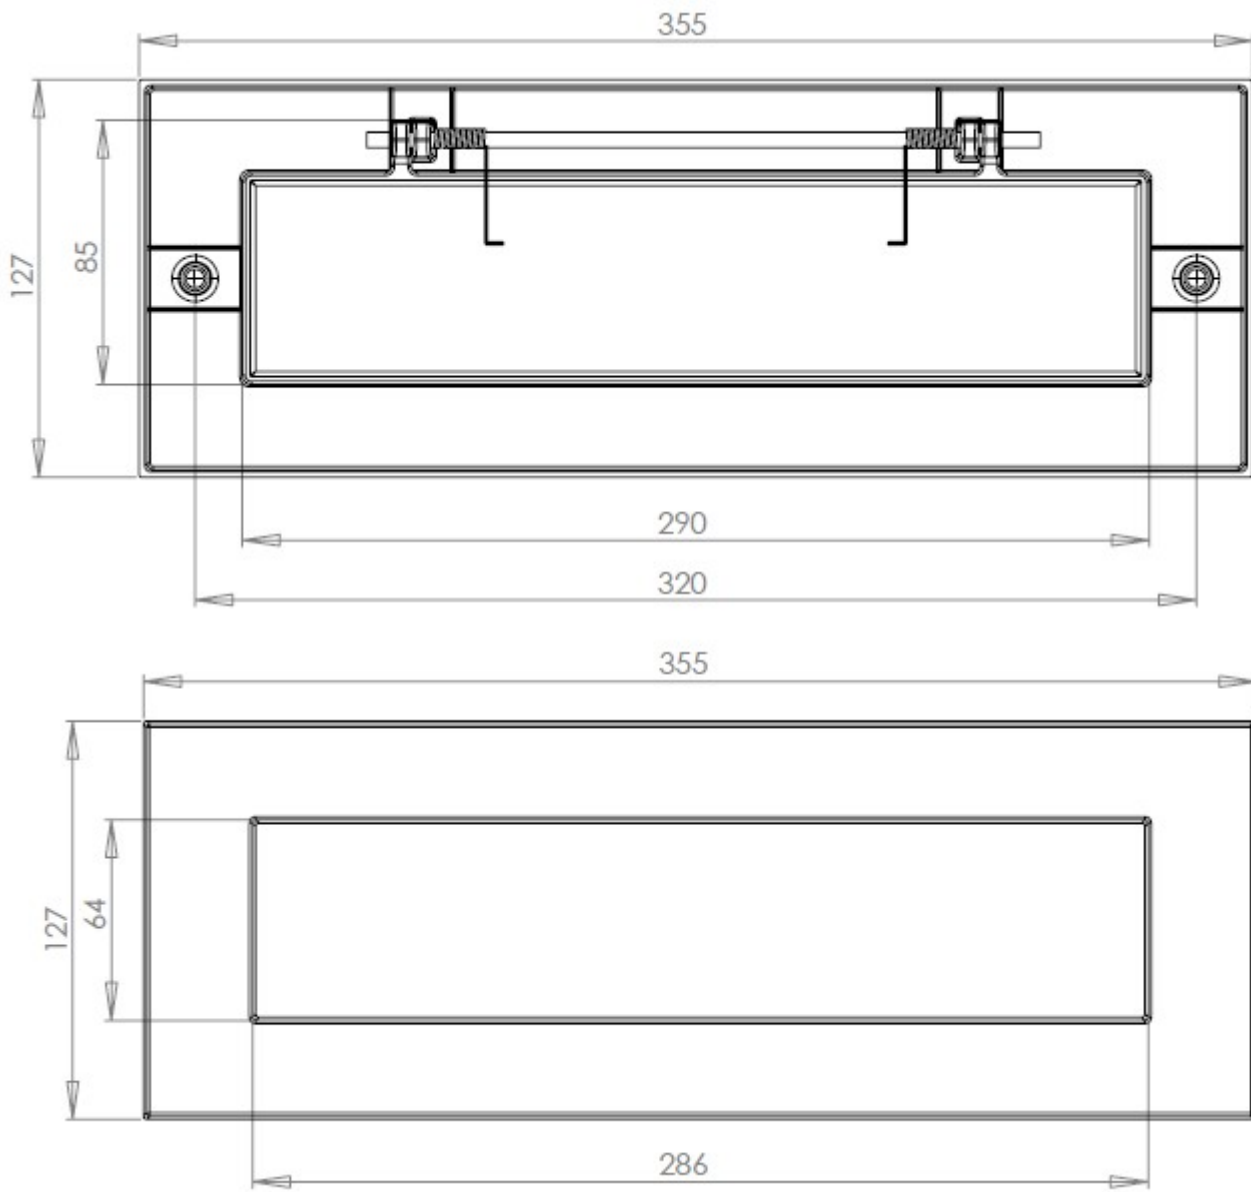


Plain Letter Plate - 356mm x 127mm - Antique Brass (Gloss Lacquered)

Product Images

Description

- Plain Letter Plate - 356mm x 127mm

Finish

- Antique Brass

Dimensions

Dimensions

Sizes

Overall Plate Width

127mm

Overall Plate Length

356mm

Bolt centers

320mm

Aperture Width

287mm

Aperture Height

64mm

Important Info Before You Buy

- Suitable for wooden doors.
- Spring loaded to keep the flap closed.
- Comes with fixing bolts and domed cover caps.
- Matching inner flap letter tidy for the inside of the door also available.

Products in this set

44261.1 - Plain Letter Plate - 356mm x 127mm - Antique Brass (Gloss Lacquered) - Each