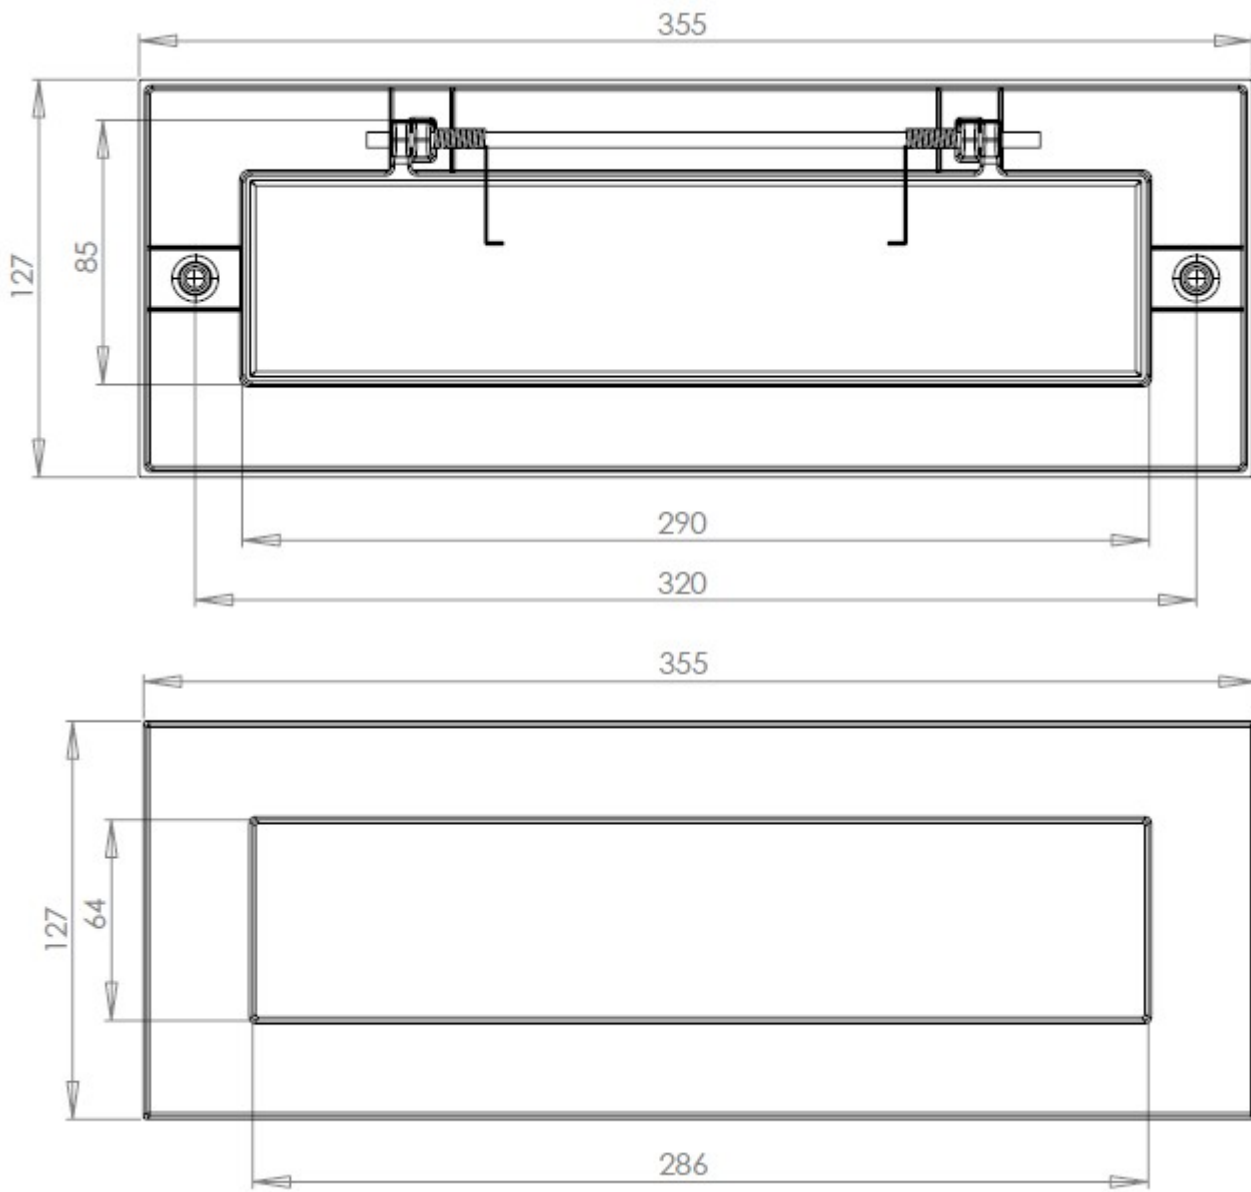


Plain Letter Plate - 356mm x 127mm - Matt Bronze (Lacquered)

Product Images

Description

- Plain Letter Plate - 356mm x 127mm

Finish

- Matt Bronze

Dimensions

Dimensions

Sizes

Overall Plate Width

127mm

Overall Plate Length

356mm

Bolt centers

320mm

Aperture Width

287mm

Aperture Height

64mm

Important Info Before You Buy

- Suitable for wooden doors.
- Spring loaded to keep the flap closed.
- Comes with fixing bolts and domed cover caps.
- Matching inner flap letter tidy for the inside of the door also available.

Products in this set

44262.1 - Plain Letter Plate - 356mm x 127mm - Matt Bronze (Lacquered) - Each