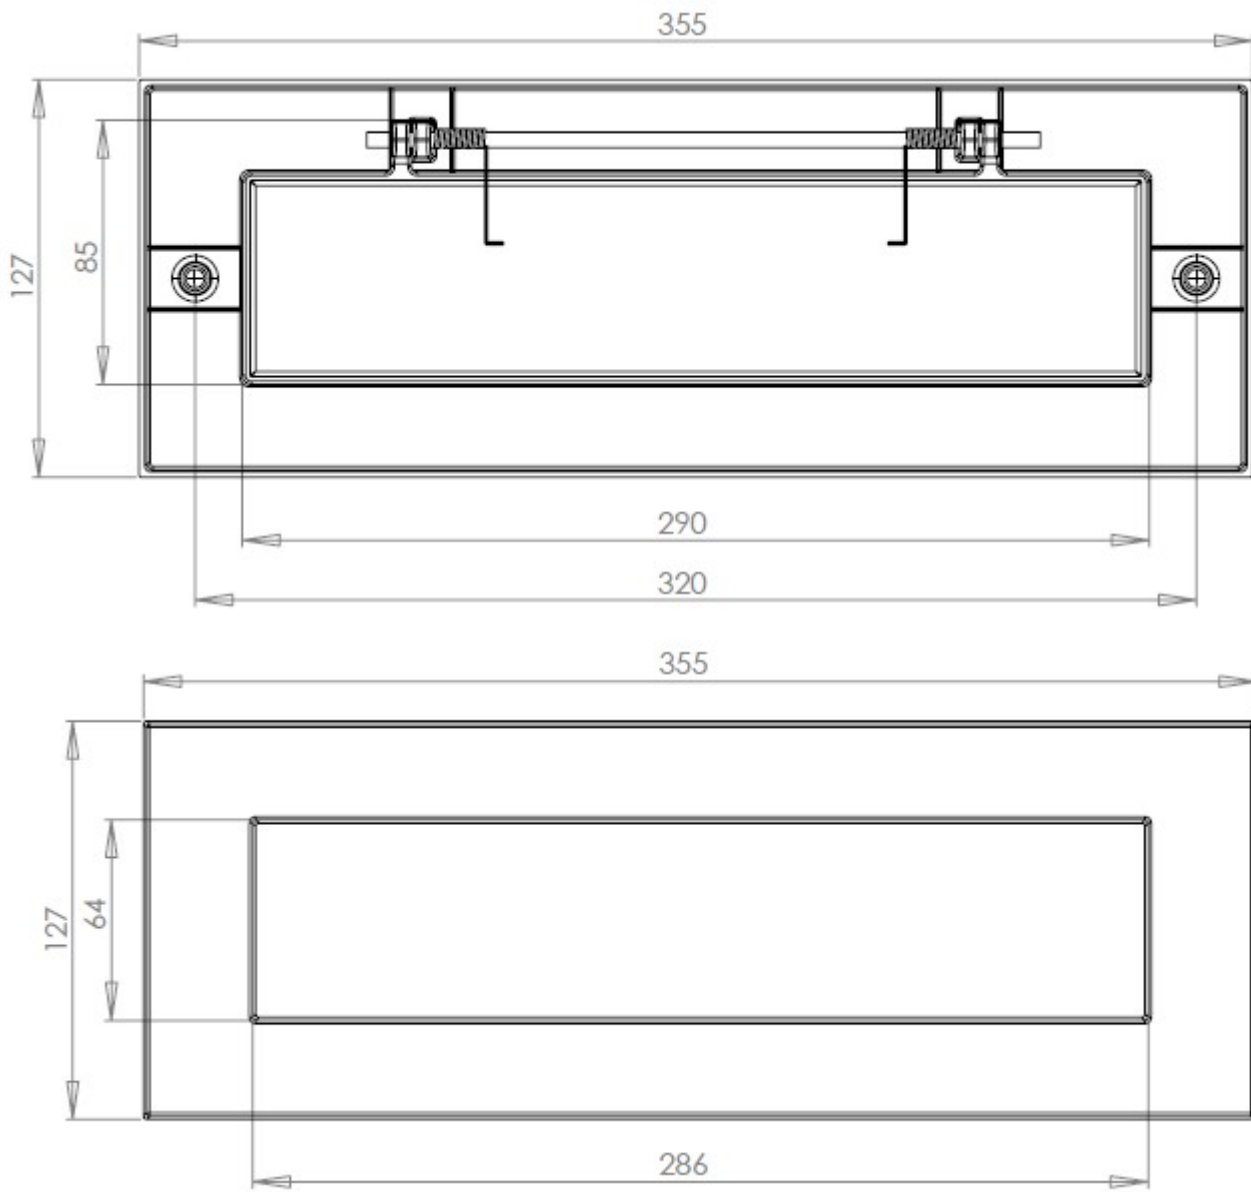


Plain Letter Plate - 356mm x 127mm - Polished Nickel

Product Images

Description

- Plain Letter Plate - 356mm x 127mm

Finish

- Polished Nickel

Dimensions

Dimensions

Sizes

Overall Plate Width

127mm

Overall Plate Length

356mm

Bolt centers

320mm

Aperture Width

287mm

Aperture Height

64mm

Important Info Before You Buy

- Suitable for wooden doors.
- Spring loaded to keep the flap closed.
- Comes with fixing bolts and domed cover caps.
- Matching inner flap letter tidy for the inside of the door also available.

Products in this set

44263.1 - Plain Letter Plate - 356mm x 127mm - Polished Nickel - Each