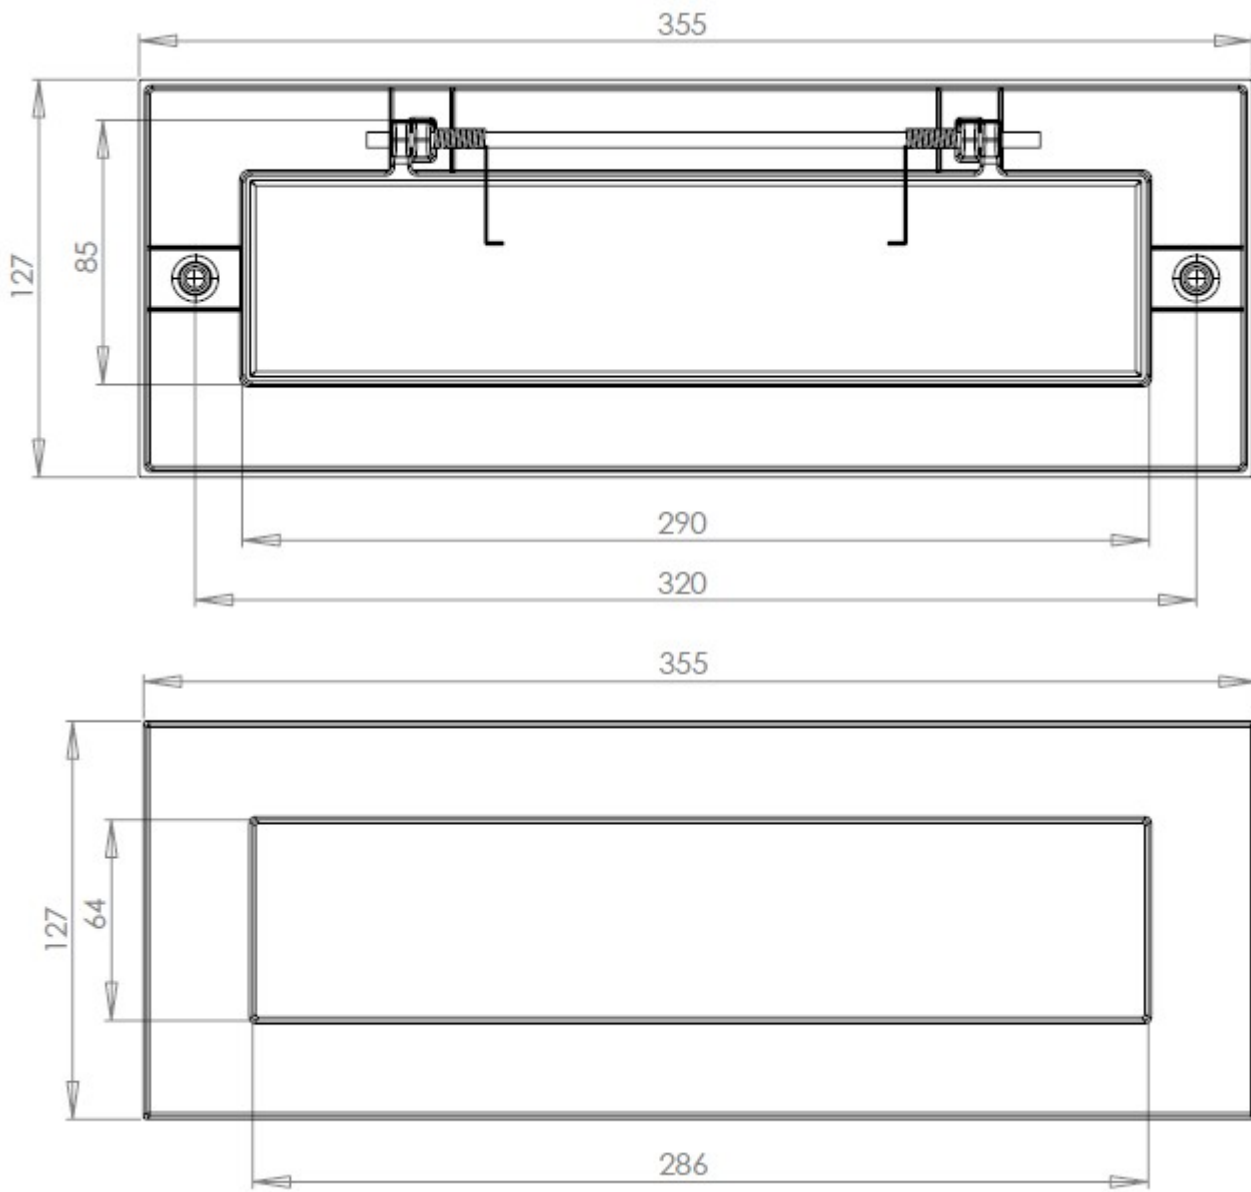


Plain Letter Plate - 356mm x 127mm - Satin Brass (Lacquered)

Product Images

Description

- Plain Letter Plate - 356mm x 127mm

Finish

- Satin Brass

Dimensions

Dimensions

Sizes

Overall Plate Width

127mm

Overall Plate Length

356mm

Bolt centers

320mm

Aperture Width

287mm

Aperture Height

64mm

Important Info Before You Buy

- Suitable for wooden doors.
- Spring loaded to keep the flap closed.
- Comes with fixing bolts and domed cover caps.
- Matching inner flap letter tidy for the inside of the door also available.

Products in this set

44264.1 - Plain Letter Plate - 356mm x 127mm - Satin Brass (Lacquered) - Each