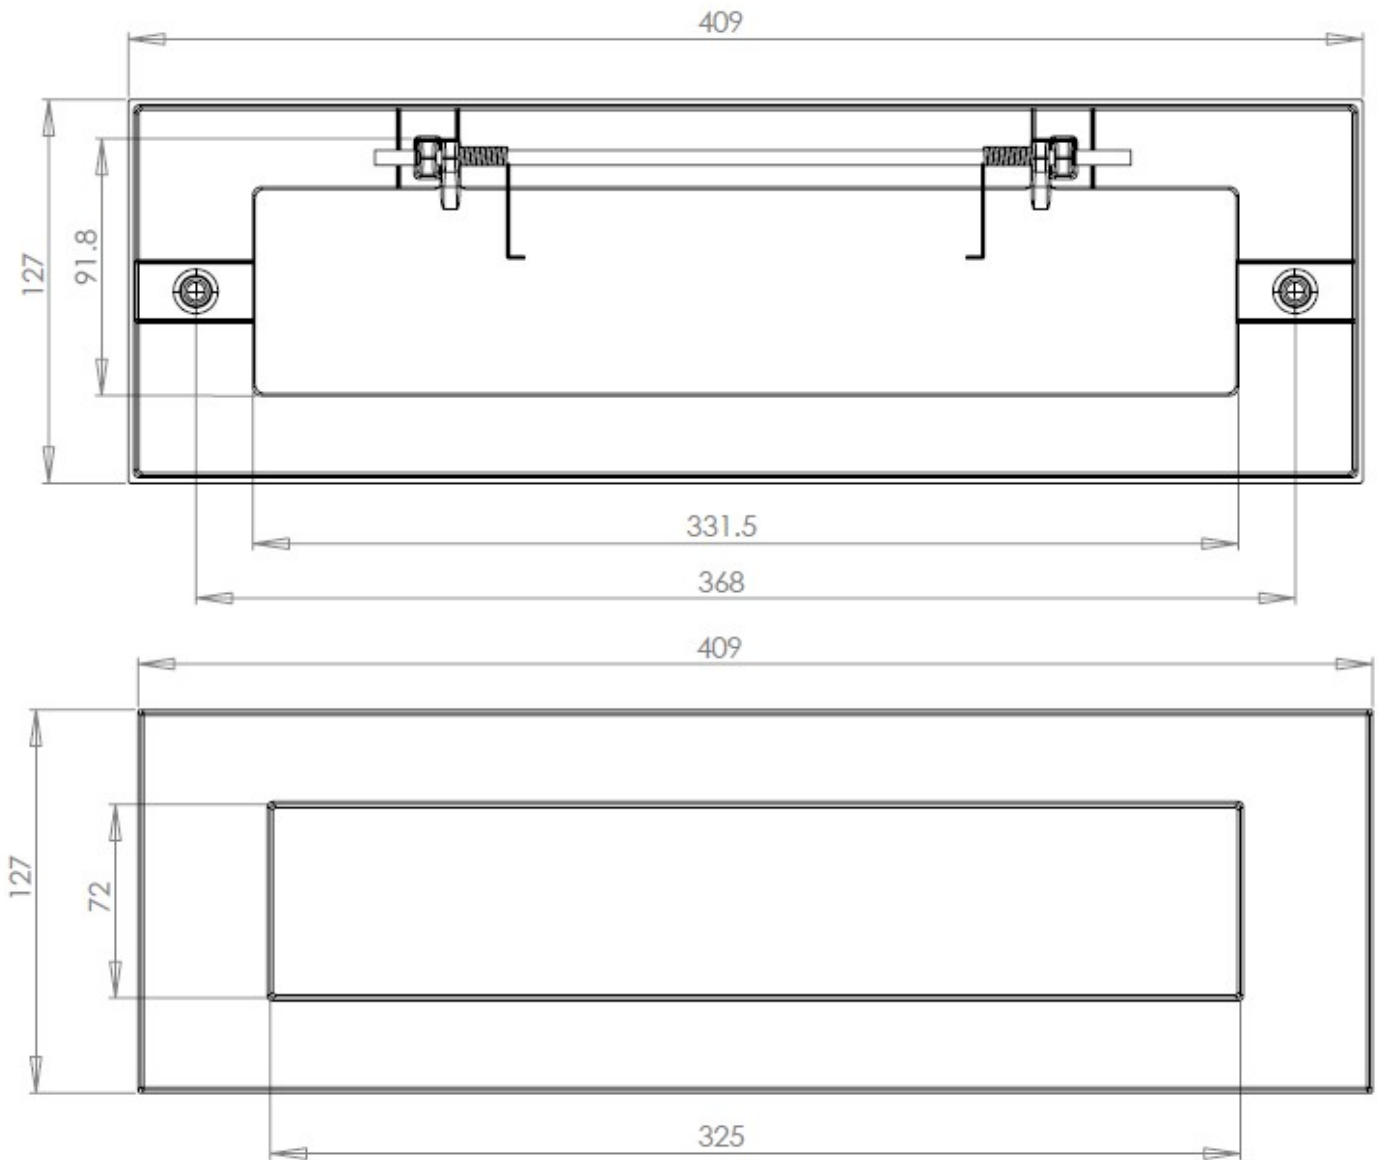

## Plain Letter Plate - 409mm x 127mm - Satin Brass (Lacquered)

### Description

---

- Plain Letter Plate - 409mm x 127mm

### Dimensions

| Dimensions           | Sizes |
|----------------------|-------|
| Overall Plate Width  | 127mm |
| Overall Plate Length | 409mm |
| Bolt centers         | 368mm |
| Aperture Width       | 325mm |
| Aperture Height      | 72mm  |

## Products in this set

---

44265.1 - Plain Letter Plate - 409mm x 127mm - Satin Brass (Lacquered) - Each