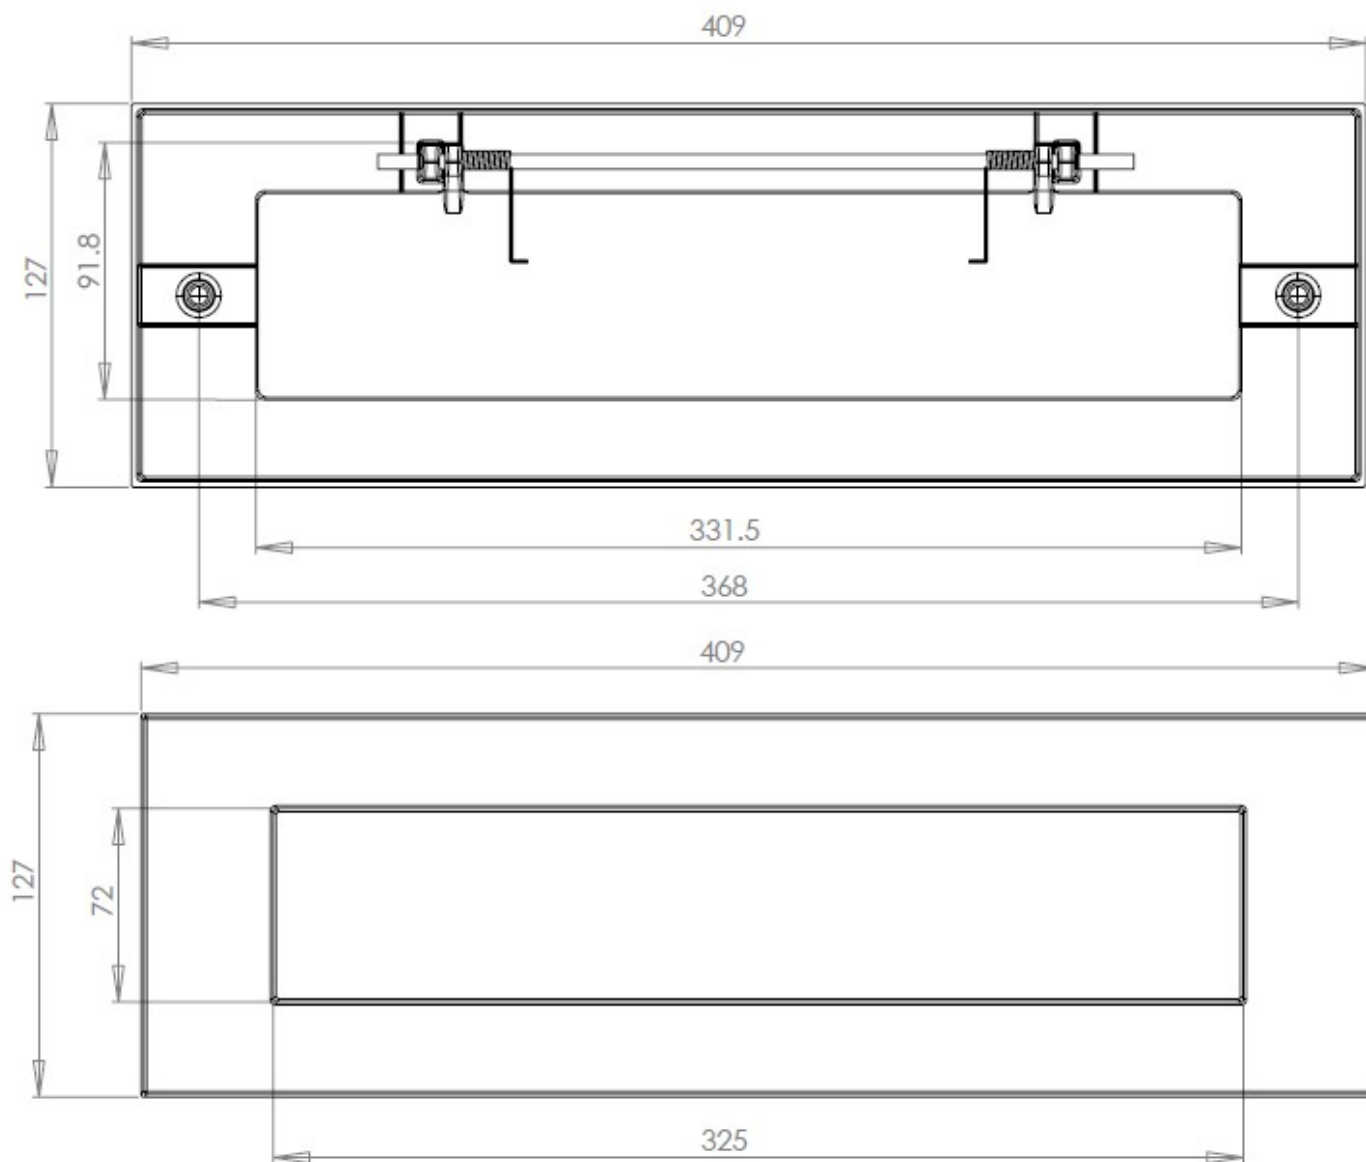

## Plain Letter Plate - 409mm x 127mm - Polished Nickel

### Description

---

- Plain Letter Plate - 409mm x 127mm

### Dimensions

**Dimensions**

Sizes

**Overall Plate Width**

127mm

**Overall Plate Length**

409mm

**Bolt centers**

368mm

**Aperture Width**

325mm

**Aperture Height**

72mm