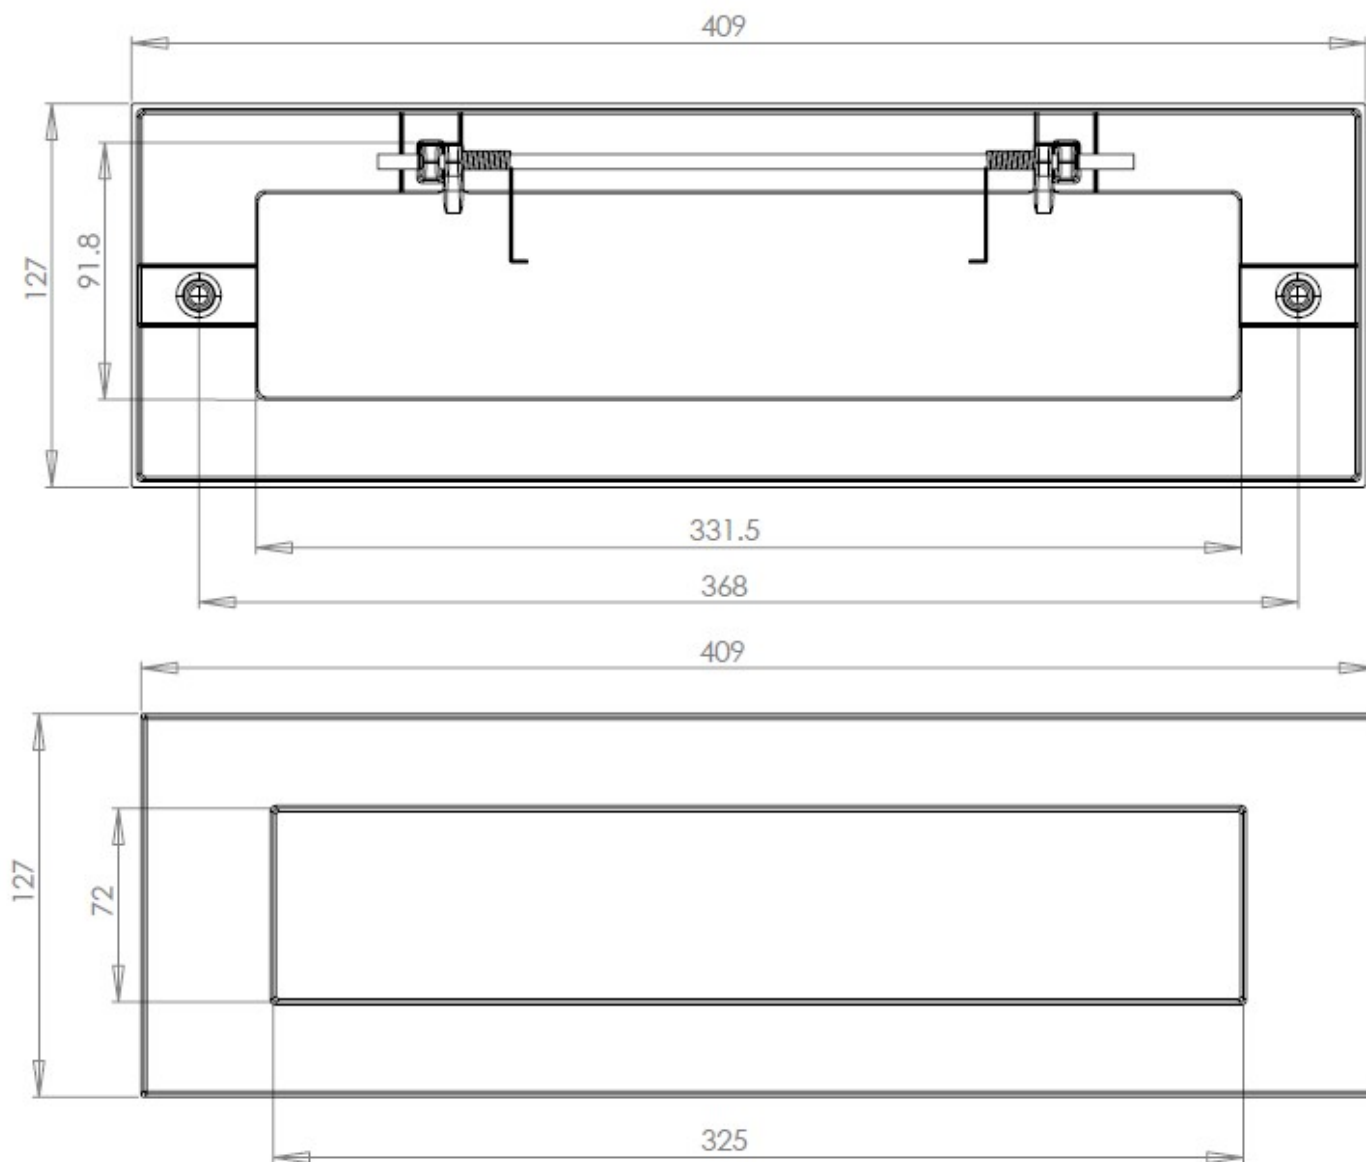


Plain Letter Plate - 409mm x 127mm - Matt Bronze (Lacquered)

Product Images

Description

- Plain Letter Plate - 409mm x 127mm

Finish

- Matt Bronze

Dimensions

Dimensions

Sizes

Overall Plate Width

127mm

Overall Plate Length

409mm

Bolt centers

368mm

Aperture Width

325mm

Aperture Height

72mm

Important Info Before You Buy

- Suitable for wooden doors.
- Spring loaded to keep the flap closed.
- Comes with fixing bolts and domed cover caps.
- Matching inner flap letter tidy for the inside of the door also available.

Products in this set

44267.1 - Plain Letter Plate - 409mm x 127mm - Matt Bronze (Lacquered) - Each