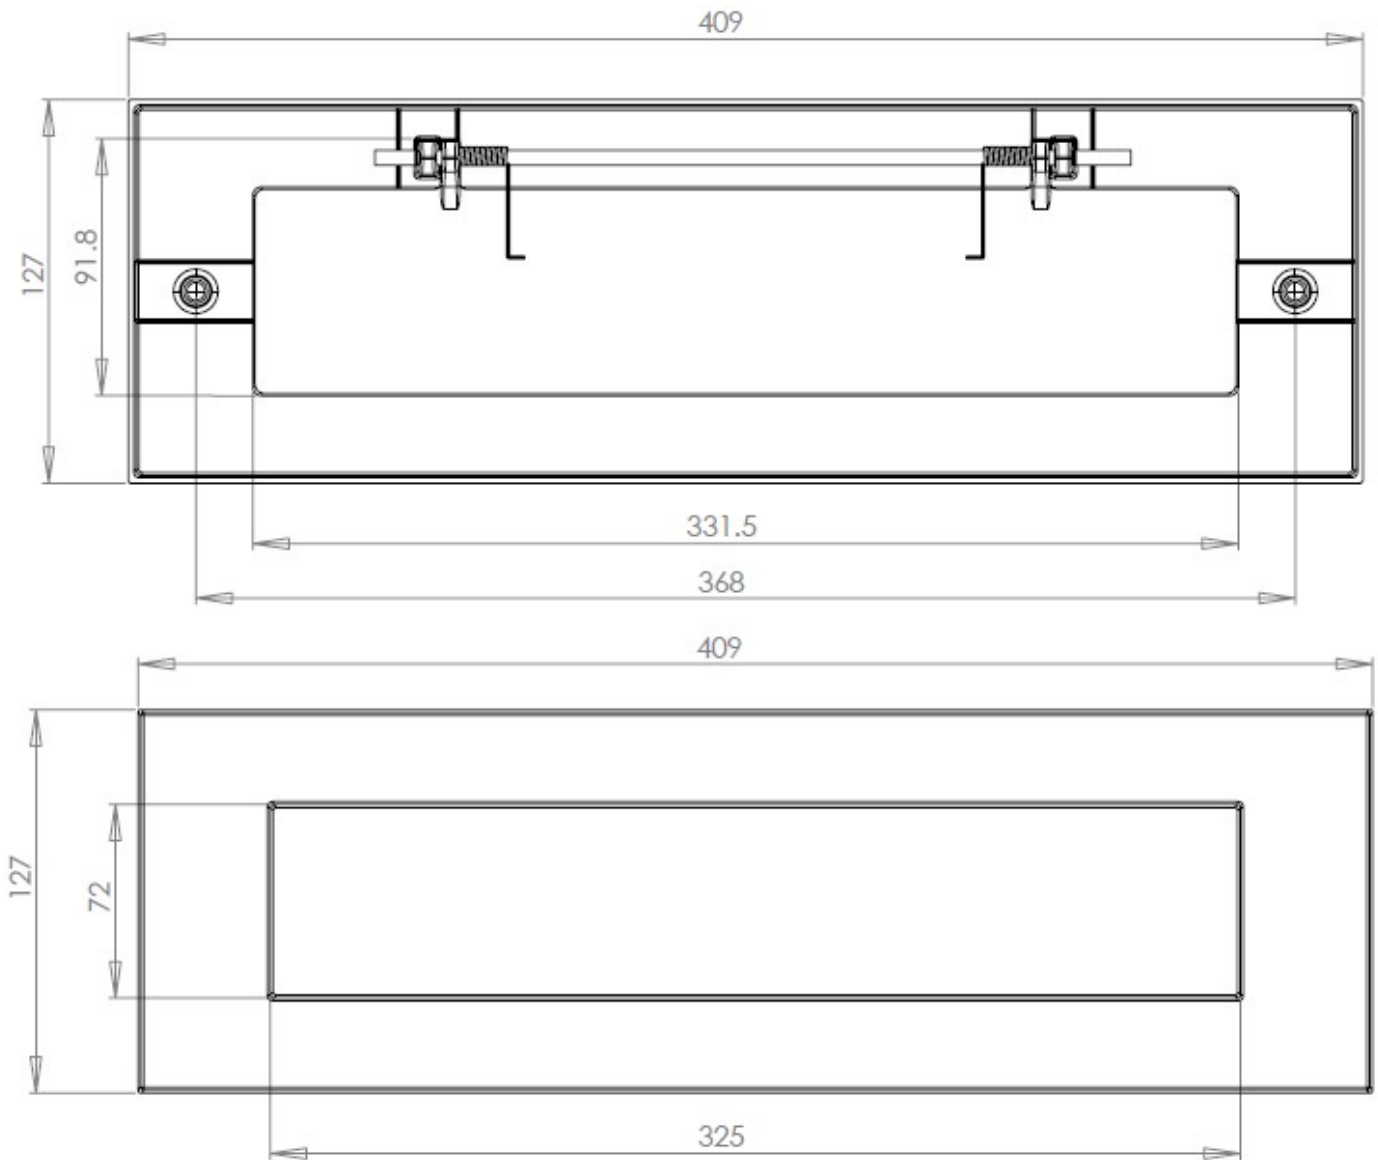

### Description

---

- Plain Letter Plate - 409mm x 127mm

### Dimensions

**Dimensions**

Sizes

**Overall Plate Width**

127mm

**Overall Plate Length**

409mm

**Bolt centers**

368mm

**Aperture Width**

325mm

**Aperture Height**

72mm

## Products in this set

---

44269.1 - Plain Letter Plate - 409mm x 127mm - Satin Nickel - Each