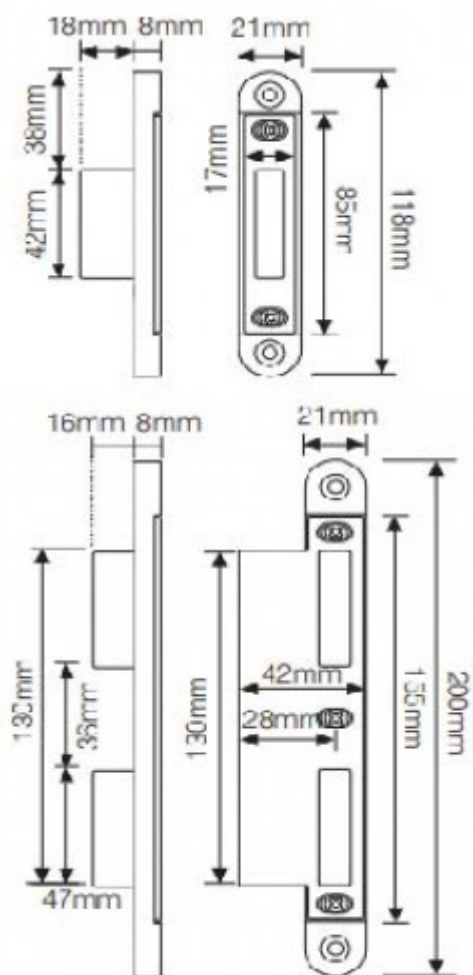


Multipoint Door Lock Set For External Doors - 92mm Euro Centres - Door Thickness 44mm - 54mm

Description

- Multipoint door lock for external timber / wooden doors.
- 3 point locking - 2 x hooks, 1 x dead bolt, and 1 x latch,
- "Lift handle to lock" operation
- Must be used in conjunction with 1 x pair of multi-point door handles and 1 x Euro profile cylinders - **SOLD SEPARATELY**.
- Options available to suit 44mm and 54mm thick doors.
- You can add shoot bolts top and bottom to make this into a 5 point locking kit - **SOLD SEPARATELY**.

Security Level

- Medium security architectural range.
- Suitable for use on external doors in residential properties

Finish

- Stainless steel forend.

Dimensions

Item Code	Lock Case Depth	Backset To Keyhole	Euro Centres	Door Thickness	Minimum Door Height	Max Door Height
44273.1	53mm	35mm	92mm	44mm	1500mm	2250mm
44273.2	63mm	45mm	92mm	54mm	1500mm	2250mm

- Centre Case Size: 221mm (H) x 14.5mm (T)
- Linear Lock Box Size: 43mm (D) x 110mm (H) x 14.5mm (T)

Strike Plates/ Keeps

- Centre Keep Size: 200mm (H) x 21mm (W) x 24mm (D)
- Linear/Hook Keep Size: 118mm (H) x 21mm (W) x 24mm (D)

Unit Of Sale

- Multipoint door lock for external timber / wooden doors.
- Multipoint keeps sets sold separately

Products in this set

44273.1 - Multipoint Door Lock Set For External Doors - 92mm Euro Centres - 35mm Backset - Door Heights 1500mm - 2250mm - To Suit 44mm - 54mm Thick Doors - Multipoint Keeps Sets Sold Separately