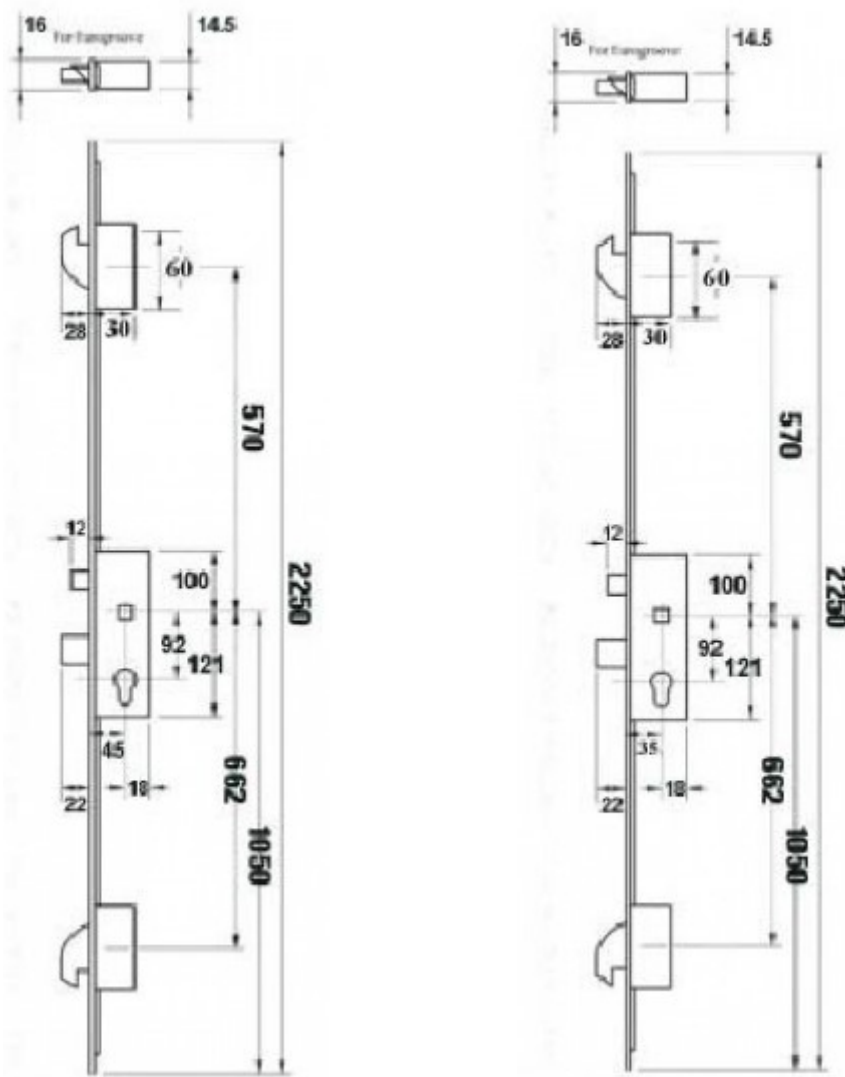


Multipoint Door Lock Set For External Doors - 92mm Euro Centres - Door Thickness 44mm - 54mm

Description

- Multipoint door lock for external timber / wooden doors.
- 3 point locking - 2 x hooks, 1 x dead bolt, and 1 x latch,
- "Lift handle to lock" operation
- Must be used in conjunction with 1 x pair of multi-point door handles and 1 x Euro profile cylinders - **SOLD SEPARATELY**.
- Options available to suit 44mm and 54mm thick doors.
- You can add shoot bolts top and bottom to make this into a 5 point locking kit - **SOLD SEPARATELY**.

Features

- Suitable for use on left or right handed doors.
- Suitable for inward or outward opening doors.
- Medium weight springing, designed for use with spring assisted (sprung) door handles.
- Bolt through facility for standard multipoint door handles.
- 8mm x 8mm spindle follower (to suit standard UK size spindles).
- Latch can be reversed on site without taking the lock case apart.

Security Level

- Medium security architectural range.
- Suitable for use on external doors in residential properties

Finish

- Stainless steel forend.

Dimensions

Item Code	Lock Case Depth	Backset To Keyhole	Euro Centres	Door Thickness	Minimum Door Height	Max Door Height
44273.1	53mm	35mm	92mm	44mm	1500mm	2250mm
44273.2	63mm	45mm	92mm	54mm	1500mm	2250mm

- Centre Case Size: 221mm (H) x 14.5mm (T)
- Linear Lock Box Size: 43mm (D) x 110mm (H) x 14.5mm (T)

Strike Plates/ Keeps

- Centre Keep Size: 200mm (H) x 21mm (W) x 24mm (D)
- Linear/Hook Keep Size: 118mm (H) x 21mm (W) x 24mm (D)