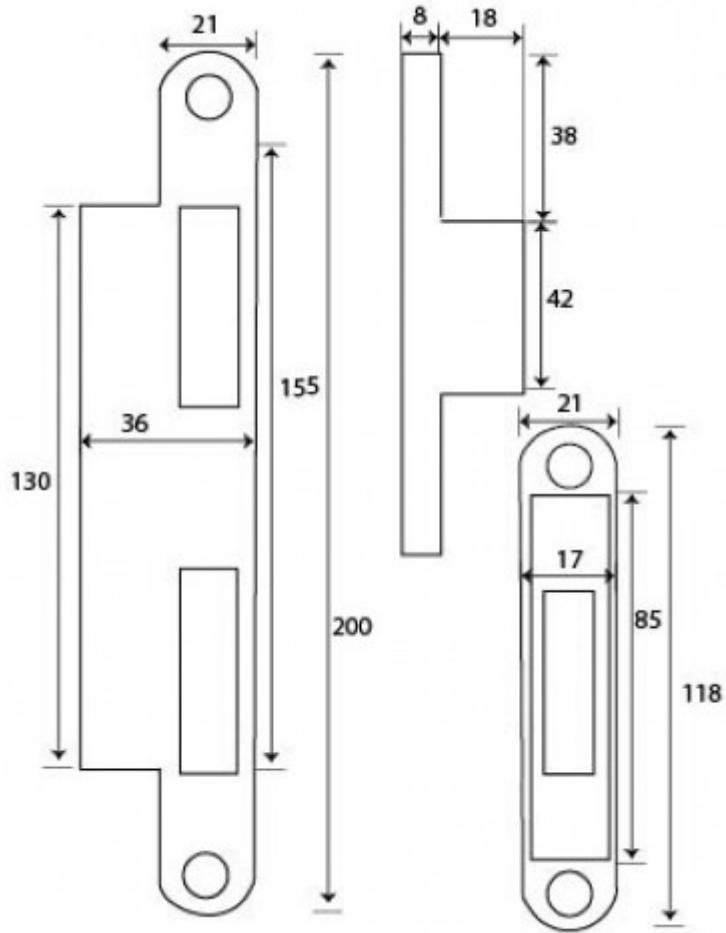


Multipoint Door Lock Set For External Doors - 92mm Euro Centres - Door Thickness 44mm - 54mm

Description

- Multipoint door lock for external timber / wooden doors.
- 3 point locking - 2 x hooks, 1 x dead bolt, and 1 x latch,
- "Lift handle to lock" operation
- Must be used in conjunction with 1 x pair of multi-point door handles and 1 x Euro profile cylinders - **SOLD SEPARATELY**.
- Options available to suit 44mm and 54mm thick doors.
- You can add shoot bolts top and bottom to make this into a 5 point locking kit - **SOLD SEPARATELY**.

Security Level

- Medium security architectural range.
- Suitable for use on external doors in residential properties

Finish

- Stainless steel forend.

Dimensions

Item Code	Lock Case Depth	Backset To Keyhole	Euro Centres	Door Thickness	Minimum Door Height	Max Door Height
44273.1	53mm	35mm	92mm	44mm	1500mm	2250mm
44273.2	63mm	45mm	92mm	54mm	1500mm	2250mm

- Centre Case Size: 221mm (H) x 14.5mm (T)
- Linear Lock Box Size: 43mm (D) x 110mm (H) x 14.5mm (T)

Strike Plates/ Keeps

- Centre Keep Size: 200mm (H) x 21mm (W) x 24mm (D)
- Linear/Hook Keep Size: 118mm (H) x 21mm (W) x 24mm (D)

Unit Of Sale

- Multipoint door lock for external timber / wooden doors.
- Multipoint keeps sets sold separately

Products in this set

44273.1 - Multipoint Door Lock Set For External Doors - 92mm Euro Centres - 35mm Backset - Door Heights 1500mm - 2250mm - To Suit 44mm - 54mm Thick Doors - Multipoint Keeps Sets Sold Separately