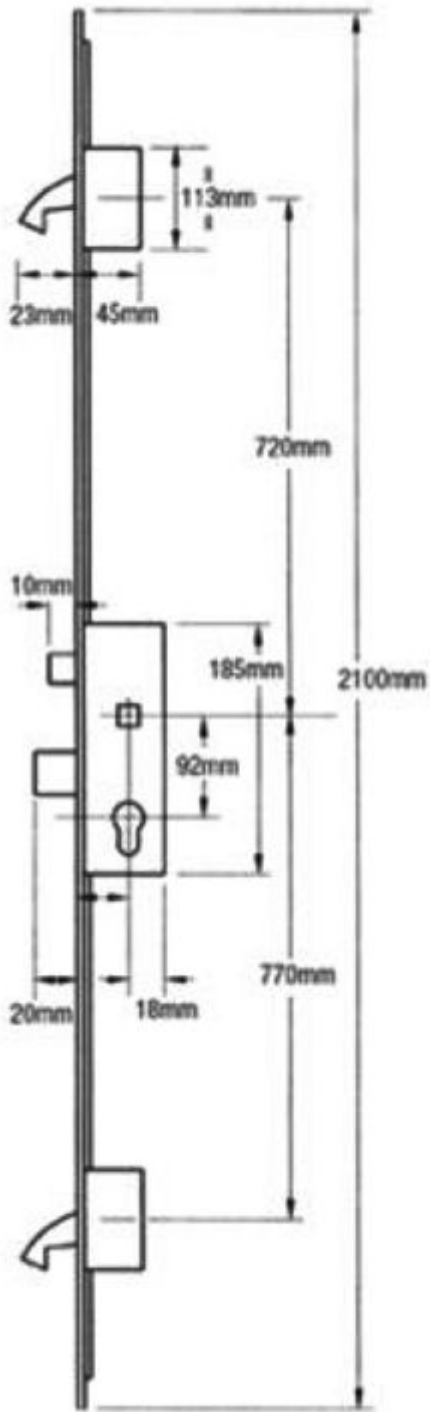

**Auto Locking Multipoint Set For External Doors - Left Hand - 92mm Euro Centres - Door Height
2050mm - To Suit 44mm - 54mm Thick Doors**

Description

- Multipoint door lock for external timber / wooden doors.
- 3 point locking - 2 x hooks, 1 x dead bolt, and 1 x latch,
- Unit automatically locks when the door is closed, unlocks with key, inside handle or electrical input if optional motor is fitted.
- Must be used in conjunction with 1 x pair of multi-point door handles and 1 x Euro profile cylinder - **SOLD SEPARATELY**.
- Options available to suit 44mm and 54mm thick doors.

Features

- Suitable for use on left or right handed doors.
- Suitable for inward or outward opening doors.
- Medium weight springing, designed for use with spring assisted (sprung) door handles.
- Bolt through facility for standard multipoint door handles.
- 8mm x 8mm spindle follower (to suit standard UK size spindles).

Security Level

- Medium security architectural range.
- Suitable for use on external doors in residential properties

Finish

- Stainless steel forend.

Dimensions

- Centres - 92mm
- Case Width - 63mm
- Case Height - 186mm
- Faceplate Width - 20mm Square
- Faceplate Height - 2100mm
- Backset - 55mm
- Locking Point Distance B - 350mm
- Locking Point Distance A - 830mm
- Locking Point Hooks - 2

Products in this set

44275.1 - Auto Locking Multipoint Set For External Doors - Left Hand - 92mm Euro Centres - 45mm Backset - Door Height 2050mm - To Suit 44mm - 54mm Thick Doors - Multipoint Keeps Sets Sold Separately