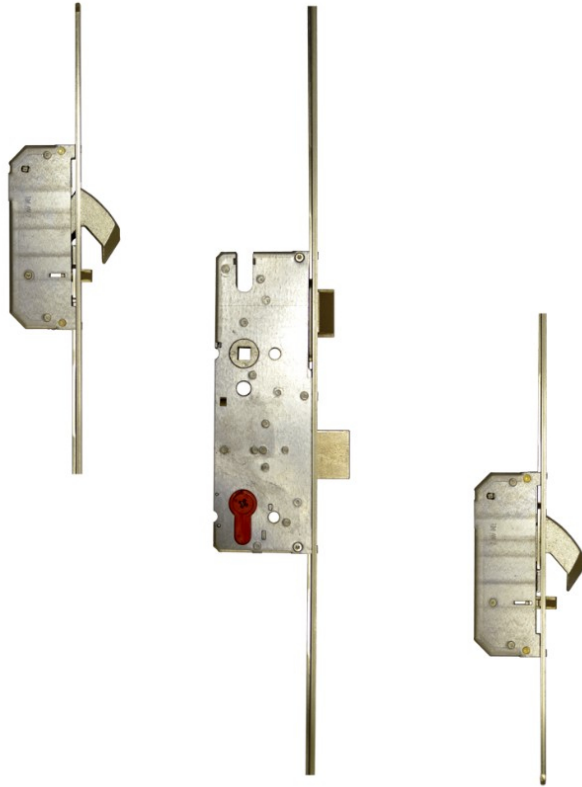

**Auto Locking Multipoint Set For External Doors - Left Hand - 92mm Euro Centres - Door Height
2050mm - To Suit 44mm - 54mm Thick Doors**

Description

- Multipoint door lock for external timber / wooden doors.
- 3 point locking - 2 x hooks, 1 x dead bolt, and 1 x latch,
- Unit automatically locks when the door is closed, unlocks with key, inside handle or electrical input if optional motor is fitted.
- Must be used in conjunction with 1 x pair of multi-point door handles and 1 x Euro profile cylinder - **SOLD SEPARATELY**.
- Options available to suit 44mm and 54mm thick doors.

Operation

- The hook bolts on the multipoint lock are engaged automatically when the door is closed and withdrawn via a lever handle or the euro cylinder from the inside of the door.
- The deadbolt on the master lock is locked and un-locked via a Euro profile cylinder (**sold separately**).
- These multipoint locks are handed please see diagram the below diagram for instructions on how to determine the handing required for your door.

Features

- Suitable for use on left or right handed doors.
- Suitable for inward or outward opening doors.
- Medium weight springing, designed for use with spring assisted (sprung) door handles.
- Bolt through facility for standard multipoint door handles.
- 8mm x 8mm spindle follower (to suit standard UK size spindles).

Security Level

- Medium security architectural range.
- Suitable for use on external doors in residential properties

Finish

- Stainless steel forend.

Dimensions

- Centres - 92mm
- Case Width - 63mm
- Case Height - 186mm
- Faceplate Width - 20mm Square
- Faceplate Height - 2100mm
- Backset - 55mm
- Locking Point Distance B - 350mm
- Locking Point Distance A - 830mm
- Locking Point Hooks - 2