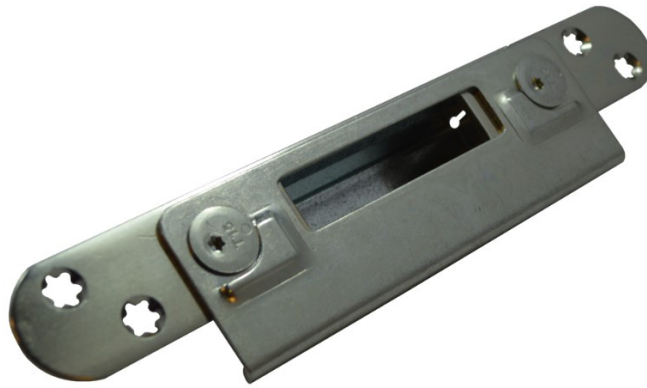

**Auto Locking Multipoint Set For External Doors - Left Hand - 92mm Euro Centres - Door Height
2050mm - To Suit 44mm - 54mm Thick Doors**

Description

- Multipoint door lock for external timber / wooden doors.
- 3 point locking - 2 x hooks, 1 x dead bolt, and 1 x latch,
- Unit automatically locks when the door is closed, unlocks with key, inside handle or electrical input if optional motor is fitted.
- Must be used in conjunction with 1 x pair of multi-point door handles and 1 x Euro profile cylinder - **SOLD SEPARATELY**.
- Options available to suit 44mm and 54mm thick doors.

Operation

- The hook bolts on the multipoint lock are engaged automatically when the door is closed and withdrawn via a lever handle or the euro cylinder from the inside of the door.
- The deadbolt on the master lock is locked and un-locked via a Euro profile cylinder (**sold separately**).
- These multipoint locks are handed please see diagram the below diagram for instructions on how to determine the handing required for your door.

Features

- Suitable for use on left or right handed doors.
- Suitable for inward or outward opening doors.
- Medium weight springing, designed for use with spring assisted (sprung) door handles.
- Bolt through facility for standard multipoint door handles.
- 8mm x 8mm spindle follower (to suit standard UK size spindles).

Security Level

- Medium security architectural range.
- Suitable for use on external doors in residential properties

Finish

- Stainless steel forend.

Dimensions

- Centres - 92mm
- Case Width - 63mm
- Case Height - 186mm
- Faceplate Width - 20mm Square
- Faceplate Height - 2100mm
- Backset - 55mm
- Locking Point Distance B - 350mm
- Locking Point Distance A - 830mm
- Locking Point Hooks - 2