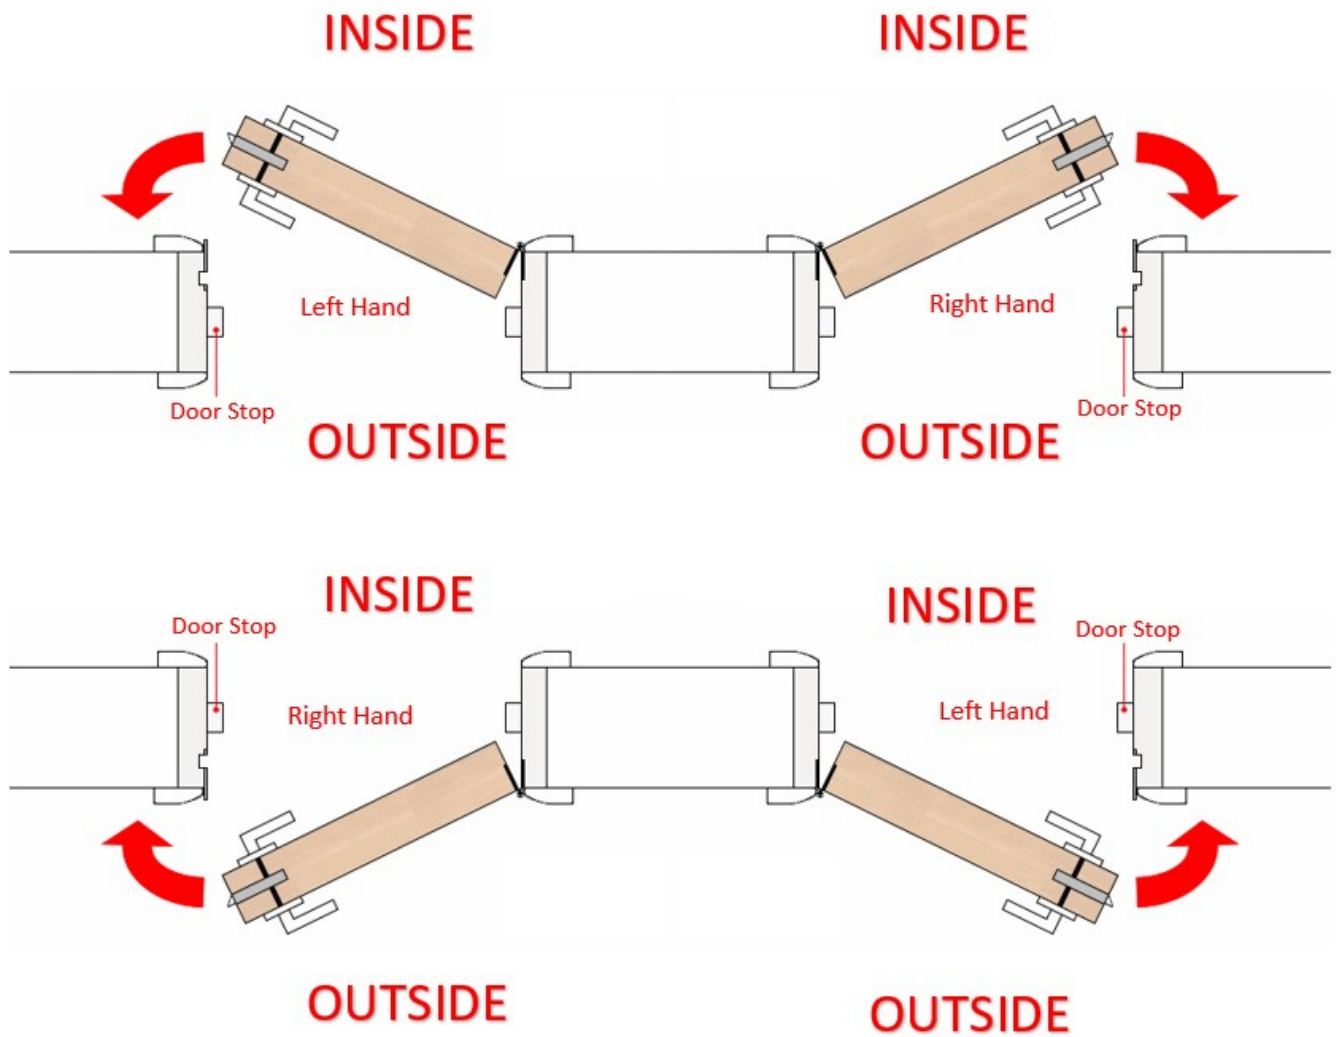

**Auto Locking Multipoint Set For External Doors - Left Hand - 92mm Euro Centres - Door Height
2050mm - To Suit 44mm - 54mm Thick Doors**

Description

- Multipoint door lock for external timber / wooden doors.
- 3 point locking - 2 x hooks, 1 x dead bolt, and 1 x latch,
- Unit automatically locks when the door is closed, unlocks with key, inside handle or electrical input if optional motor is fitted.
- Must be used in conjunction with 1 x pair of multi-point door handles and 1 x Euro profile cylinder - **SOLD SEPARATELY**.
- Options available to suit 44mm and 54mm thick doors.

Operation

- The hook bolts on the multipoint lock are engaged automatically when the door is closed and withdrawn via a lever handle or the euro cylinder from the inside of the door.
- The deadbolt on the master lock is locked and un-locked via a Euro profile cylinder (**sold separately**).
- These multipoint locks are handed please see diagram the below diagram for instructions on how to determine the handing required for your door.

Features

- Suitable for use on left or right handed doors.
- Suitable for inward or outward opening doors.
- Medium weight springing, designed for use with spring assisted (sprung) door handles.
- Bolt through facility for standard multipoint door handles.
- 8mm x 8mm spindle follower (to suit standard UK size spindles).

Security Level

- Medium security architectural range.
- Suitable for use on external doors in residential properties

Finish

- Stainless steel forend.

Dimensions

- Centres - 92mm
- Case Width - 63mm
- Case Height - 186mm
- Faceplate Width - 20mm Square
- Faceplate Height - 2100mm
- Backset - 55mm
- Locking Point Distance B - 350mm
- Locking Point Distance A - 830mm
- Locking Point Hooks - 2