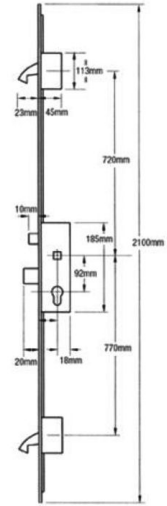

**Auto Locking Multipoint Set For External Doors - Left Hand - 92mm Euro Centres - Door Height
2050mm - To Suit 44mm - 54mm Thick Doors**

Description

- Multipoint door lock for external timber / wooden doors.
- 3 point locking - 2 x hooks, 1 x dead bolt, and 1 x latch,
- Unit automatically locks when the door is closed, unlocks with key, inside handle or electrical input if optional motor is fitted.
- Must be used in conjunction with 1 x pair of multi-point door handles and 1 x Euro profile cylinder - **SOLD SEPARATELY**.
- Options available to suit 44mm and 54mm thick doors.

Features

- Suitable for use on left or right handed doors.
- Suitable for inward or outward opening doors.
- Medium weight springing, designed for use with spring assisted (sprung) door handles.
- Bolt through facility for standard multipoint door handles.
- 8mm x 8mm spindle follower (to suit standard UK size spindles).

Security Level

- Medium security architectural range.
- Suitable for use on external doors in residential properties

Finish

- Stainless steel forend.

Dimensions

- Centres - 92mm
- Case Width - 63mm
- Case Height - 186mm
- Faceplate Width - 20mm Square
- Faceplate Height - 2100mm
- Backset - 55mm
- Locking Point Distance B - 350mm
- Locking Point Distance A - 830mm
- Locking Point Hooks - 2

Products in this set

44275.1 - Auto Locking Multipoint Set For External Doors - Left Hand - 92mm Euro Centres - 45mm Backset - Door Height 2050mm - To Suit 44mm - 54mm Thick Doors - Multipoint Keeps Sets Sold Separately