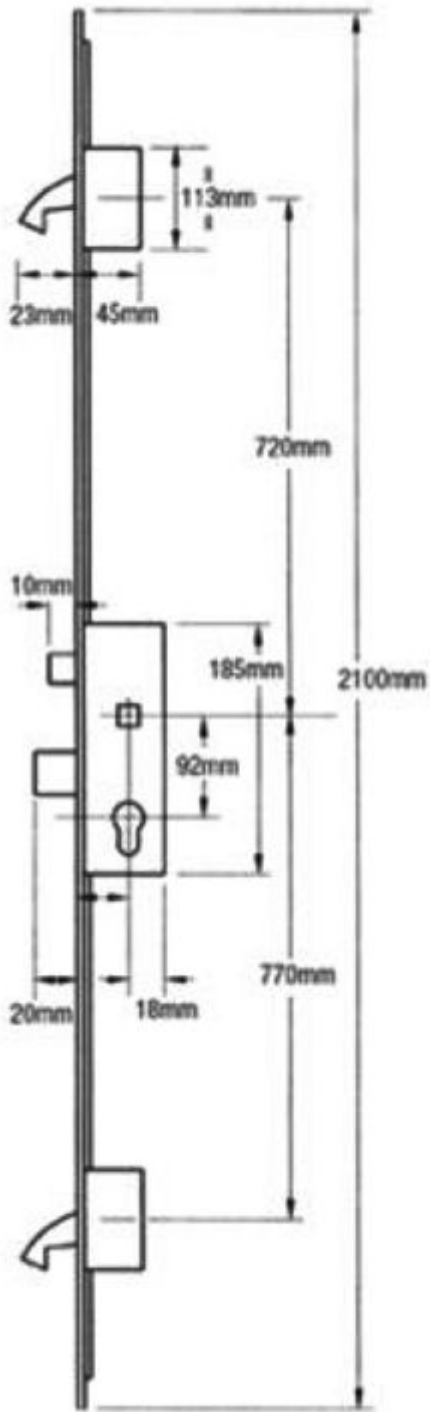

**Auto Locking Multipoint Set For External Doors - Right Hand - 92mm Euro Centres - Door Height  
2050mm - To Suit 44mm - 54mm Thick Doors**

## Description

---

- Multipoint door lock for external timber / wooden doors.
- 3 point locking - 2 x hooks, 1 x dead bolt, and 1 x latch,
- Unit automatically locks when the door is closed, unlocks with key, inside handle or electrical input if optional motor is fitted.
- Must be used in conjunction with 1 x pair of multi-point door handles and 1 x Euro profile cylinder - **SOLD SEPARATELY**.
- Options available to suit 44mm and 54mm thick doors.

## Features

- Suitable for use on left or right handed doors.
- Suitable for inward or outward opening doors.
- Medium weight springing, designed for use with spring assisted (sprung) door handles.
- Bolt through facility for standard multipoint door handles.
- 8mm x 8mm spindle follower (to suit standard UK size spindles).

## Dimensions

- Centres - 92mm
- Case Width - 63mm
- Case Height - 186mm
- Faceplate Width - 20mm Square
- Faceplate Height - 2100mm
- Backset - 55mm
- Locking Point Distance B - 350mm
- Locking Point Distance A - 830mm
- Locking Point Hooks - 2