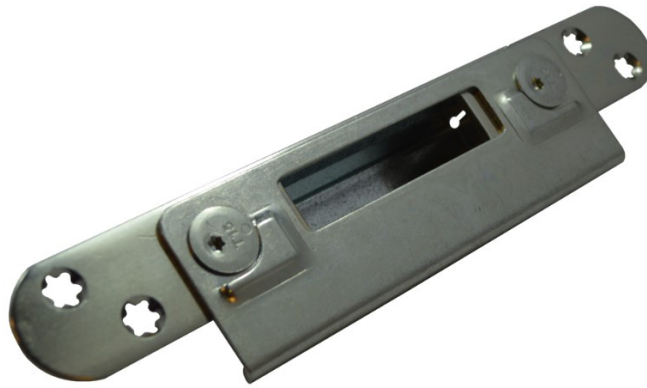

**Auto Locking Multipoint Set For External Doors - Right Hand - 92mm Euro Centres - Door Height  
2050mm - To Suit 44mm - 54mm Thick Doors**

## Description

---

- Multipoint door lock for external timber / wooden doors.
- 3 point locking - 2 x hooks, 1 x dead bolt, and 1 x latch,
- Unit automatically locks when the door is closed, unlocks with key, inside handle or electrical input if optional motor is fitted.
- Must be used in conjunction with 1 x pair of multi-point door handles and 1 x Euro profile cylinder - **SOLD SEPARATELY**.
- Options available to suit 44mm and 54mm thick doors.

## Operation

- The hook bolts on the multipoint lock are engaged automatically when the door is closed and withdrawn via a lever handle or the euro cylinder from the inside of the door.
- The deadbolt on the master lock is locked and un-locked via a Euro profile cylinder (**sold separately**).
- These multipoint locks are handed please see diagram the below diagram for instructions on how to determine the handing required for your door.

## Features

- Suitable for use on left or right handed doors.
- Suitable for inward or outward opening doors.
- Medium weight springing, designed for use with spring assisted (sprung) door handles.
- Bolt through facility for standard multipoint door handles.
- 8mm x 8mm spindle follower (to suit standard UK size spindles).