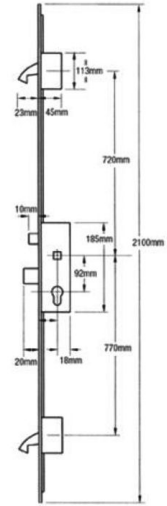

**Auto Locking Multipoint Set For External Doors - Right Hand - 92mm Euro Centres - Door Height  
2050mm - To Suit 44mm - 54mm Thick Doors**

## Description

---

- Multipoint door lock for external timber / wooden doors.
- 3 point locking - 2 x hooks, 1 x dead bolt, and 1 x latch,
- Unit automatically locks when the door is closed, unlocks with key, inside handle or electrical input if optional motor is fitted.
- Must be used in conjunction with 1 x pair of multi-point door handles and 1 x Euro profile cylinder - **SOLD SEPARATELY**.
- Options available to suit 44mm and 54mm thick doors.

## Dimensions

- Centres - 92mm
- Case Width - 63mm
- Case Height - 186mm
- Faceplate Width - 20mm Square
- Faceplate Height - 2100mm
- Backset - 55mm
- Locking Point Distance B - 350mm
- Locking Point Distance A - 830mm
- Locking Point Hooks - 2