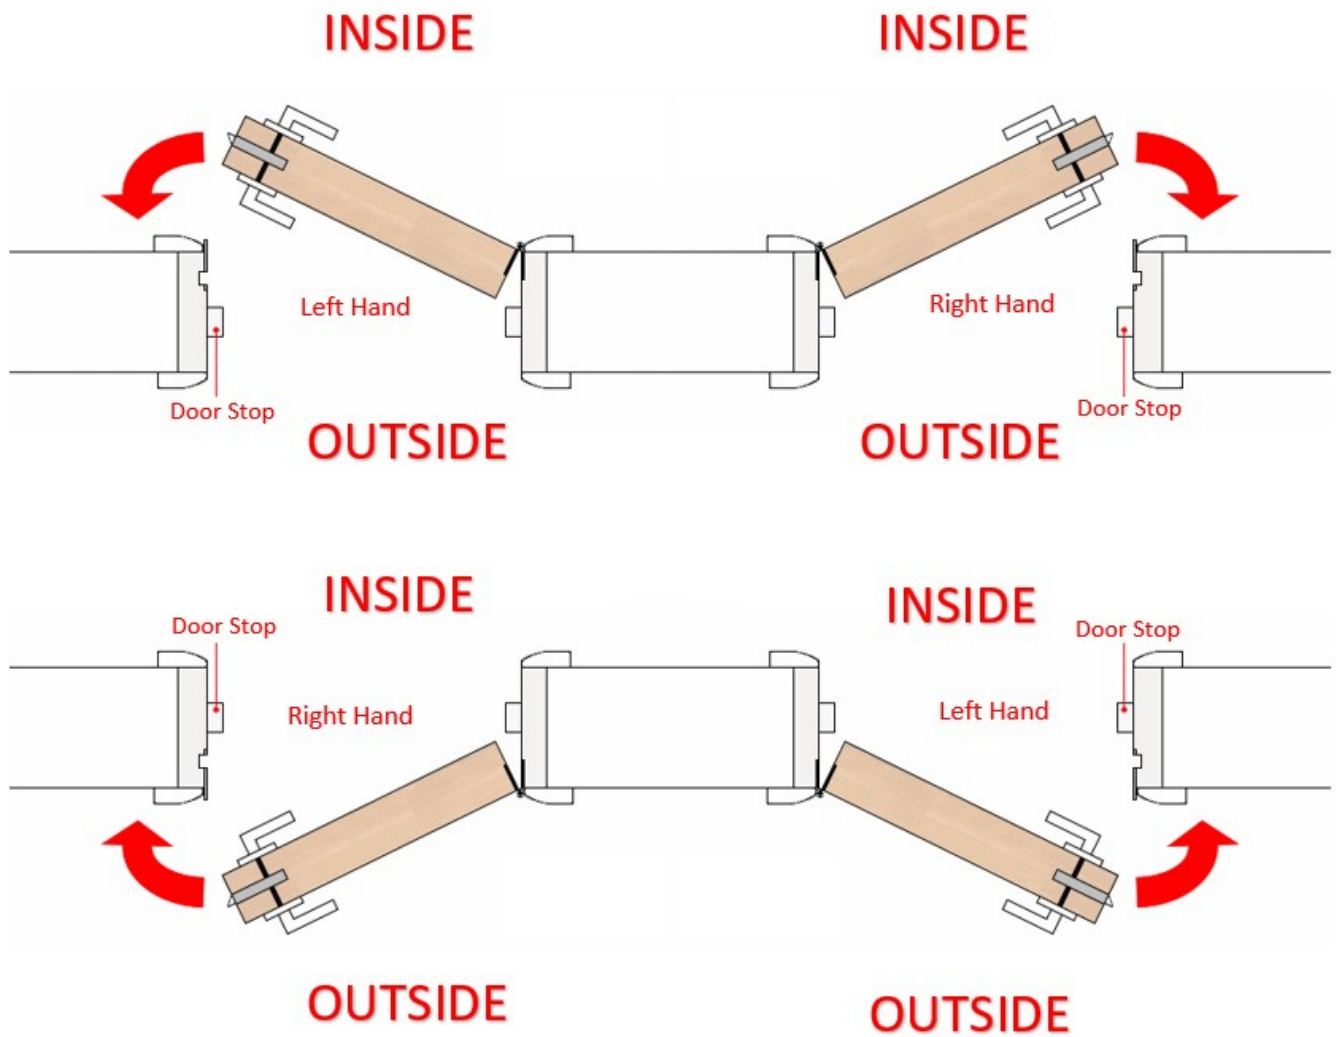

**Auto Locking Multipoint Set For External Doors - Right Hand - 92mm Euro Centres - Door Height  
2050mm - To Suit 44mm - 54mm Thick Doors**

## Description

---

- Multipoint door lock for external timber / wooden doors.
- 3 point locking - 2 x hooks, 1 x dead bolt, and 1 x latch,
- Unit automatically locks when the door is closed, unlocks with key, inside handle or electrical input if optional motor is fitted.
- Must be used in conjunction with 1 x pair of multi-point door handles and 1 x Euro profile cylinder - **SOLD SEPARATELY**.
- Options available to suit 44mm and 54mm thick doors.

## Operation

- The hook bolts on the multipoint lock are engaged automatically when the door is closed and withdrawn via a lever handle or the euro cylinder from the inside of the door.
- The deadbolt on the master lock is locked and un-locked via a Euro profile cylinder (**sold separately**).
- These multipoint locks are handed please see diagram the below diagram for instructions on how to determine the handing required for your door.

## Dimensions

- Centres - 92mm
- Case Width - 63mm
- Case Height - 186mm
- Faceplate Width - 20mm Square
- Faceplate Height - 2100mm
- Backset - 55mm
- Locking Point Distance B - 350mm
- Locking Point Distance A - 830mm
- Locking Point Hooks - 2