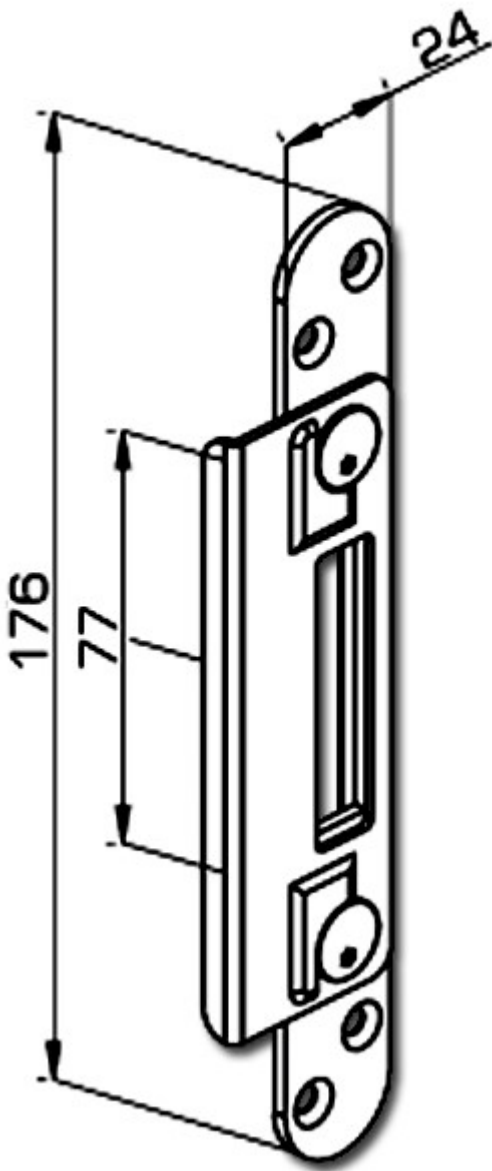

Auto Locking Multipoint Hook Lock Keeps

Product Images

Description

- To suit the auto locking multipoint
- Adjustable plate
- Reversible to suit both handings

Finish

- Steel

Strike Plates/ Keeps

- Faceplate Width - 24mm
- Faceplate Height - 176mm
- Door Thickness - 44mm - 54mm

Products in this set

44277.1 - Auto Locking Multipoint Hook Lock Keeps - To Suit 44mm Doors

44277.2 - Auto Locking Multipoint Hook Lock Keeps - To Suit 54mm Doors