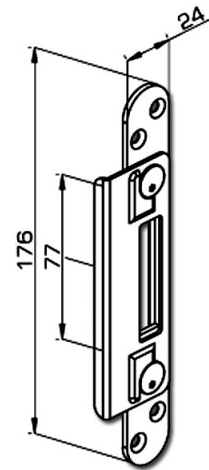

Auto Locking Multipoint Hook Lock Keeps

Product Images

Description

- To suit the auto locking multipoint
- Adjustable plate
- Reversible to suit both handings

Finish

- Steel

Strike Plates/ Keeps

- Faceplate Width - 24mm
- Faceplate Height - 176mm
- Door Thickness - 44mm - 54mm

Products in this set

44277.1 - Auto Locking Multipoint Hook Lock Keeps - To Suit 44mm Doors

44277.2 - Auto Locking Multipoint Hook Lock Keeps - To Suit 54mm Doors