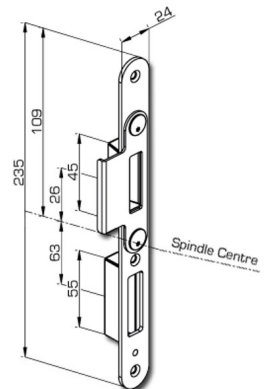

## Auto Locking Multipoint Latch And Deadlock Keeps - Left Hand

### Description

- To suit the auto locking multipoint
- Adjustable plate
- Left Hand

## Strike Plates/ Keeps

- Faceplate Width - 24mm
- Faceplate Height - 235mm
- Door Thickness - 44mm - 54mm

## Products in this set

---

44278.1 - Auto Locking Multipoint Latch And Deadlock Keeps - Left Hand - To Suit 44mm Doors

44278.2 - Auto Locking Multipoint Latch And Deadlock Keeps - Left Hand - To Suit 54mm Doors