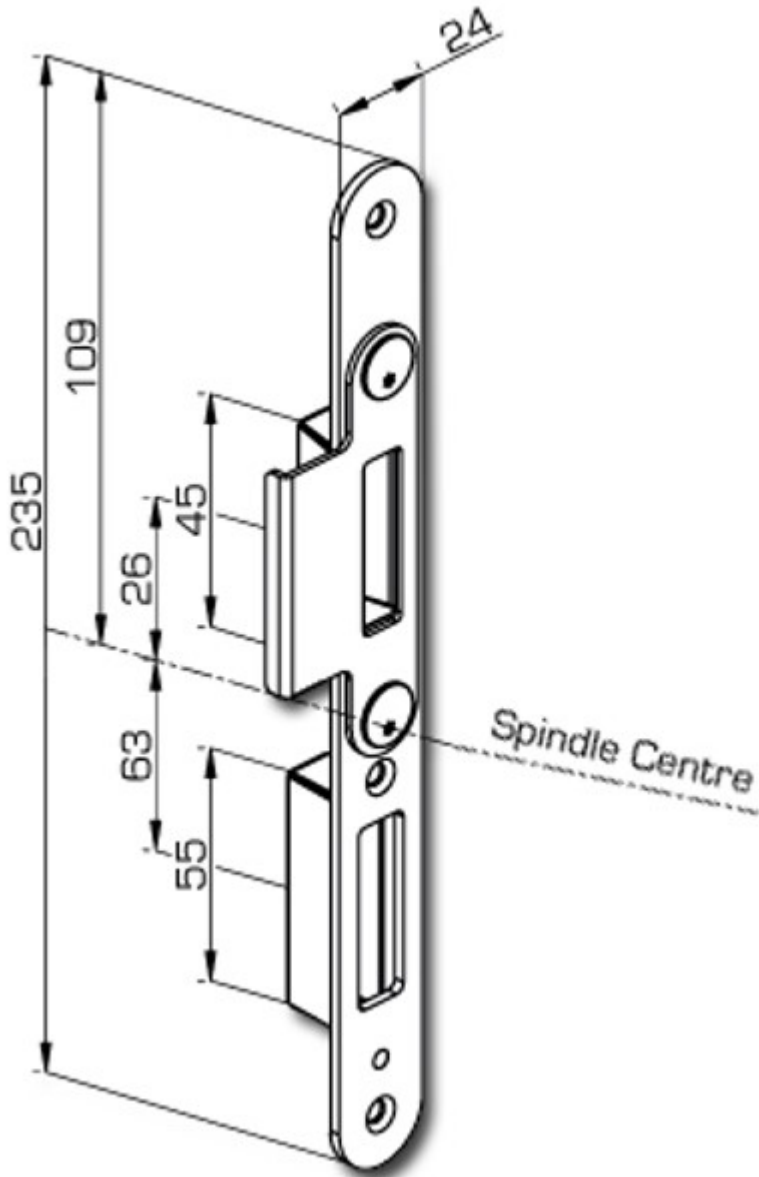

### Product Images

### Description

- To suit the auto locking multipoint
- Adjustable plate
- Left Hand

## Strike Plates/ Keeps

- Faceplate Width - 24mm
- Faceplate Height - 235mm
- Door Thickness - 44mm - 54mm