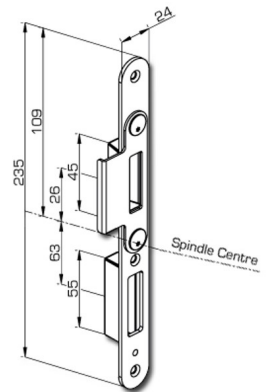

## Auto Locking Multipoint Latch And Deadlock Keeps - Right Hand

### Description

- To suit the auto locking multipoint
- Adjustable plate
- Right Hand

## Strike Plates/ Keeps

- Faceplate Width - 24mm
- Faceplate Height - 235mm
- Door Thickness - 44mm - 54mm