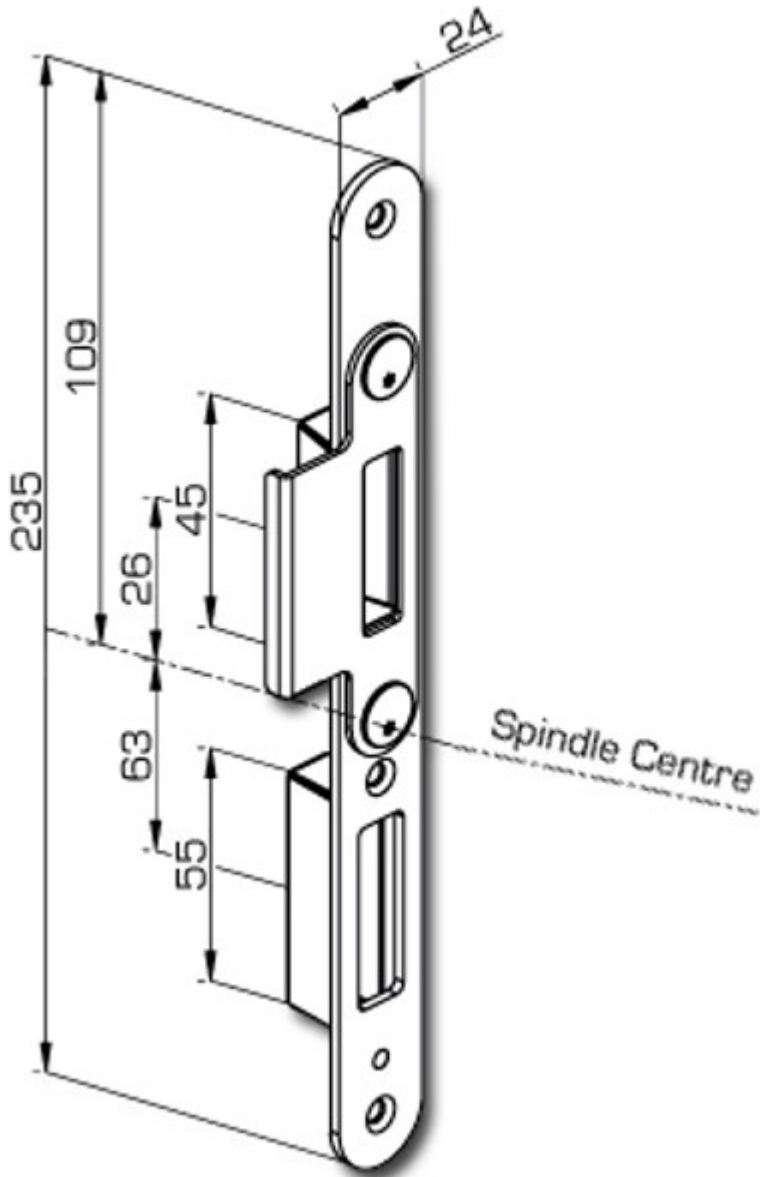

### Product Images

### Description

- To suit the auto locking multipoint
- Adjustable plate
- Right Hand

## Strike Plates/ Keeps

- Faceplate Width - 24mm
- Faceplate Height - 235mm
- Door Thickness - 44mm - 54mm