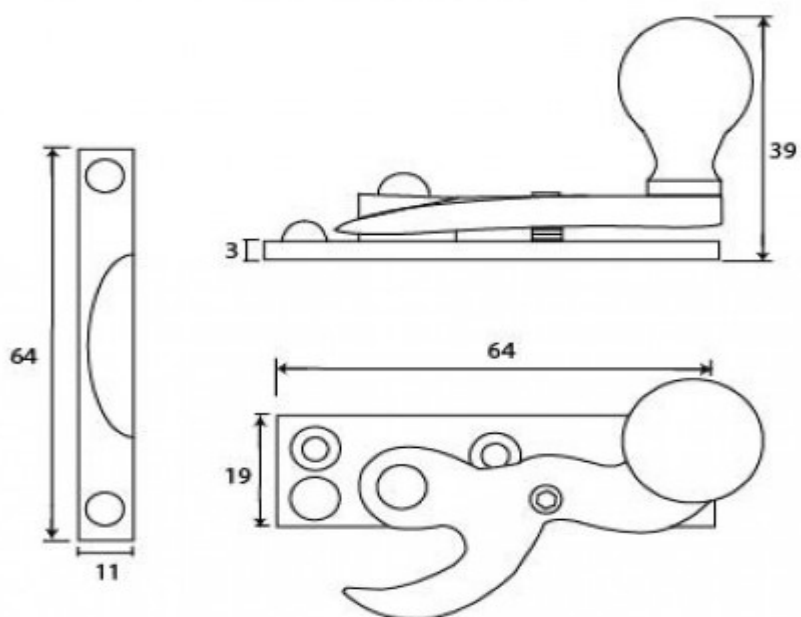

## Hook Pattern Sash Fastener - 64mm x 19mm - Black

### Description

- Locking hook fastener for sliding sash windows
- Lockable via alun key and grub screw - when the grub screw is protruding from the back plate, the arm can not be twisted open
- When the fastener is in the closed position (when the arm is engaged in the receiver plate by twisting it through 180 degrees) the sliding sash window can not be opened
- Ideal for use on a narrow top rail due to a thin fixing of the keep.

## Dimensions

- Fixing plate: 64mm x 19mm
- Keep Plate: 64mm x 11mm
- Projection: 39mm

## Products in this set

44297.1 - Hook Pattern Sash Fastener - 64mm x 19mm - Black - Each