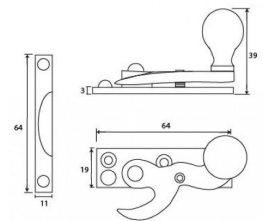

## Hook Pattern Sash Fastener - 64mm x 19mm - Black

### Description

- Locking hook fastener for sliding sash windows
- Lockable via alun key and grub screw - when the grub screw is protruding from the back plate, the arm can not be twisted open
- When the fastener is in the closed position (when the arm is engaged in the receiver plate by twisting it through 180 degrees) the sliding sash window can not be opened
- Ideal for use on a narrow top rail due to a thin fixing of the keep.

## Dimensions

- Fixing plate: 64mm x 19mm
- Keep Plate: 64mm x 11mm
- Projection: 39mm

## Products in this set

44297.1 - Hook Pattern Sash Fastener - 64mm x 19mm - Black - Each