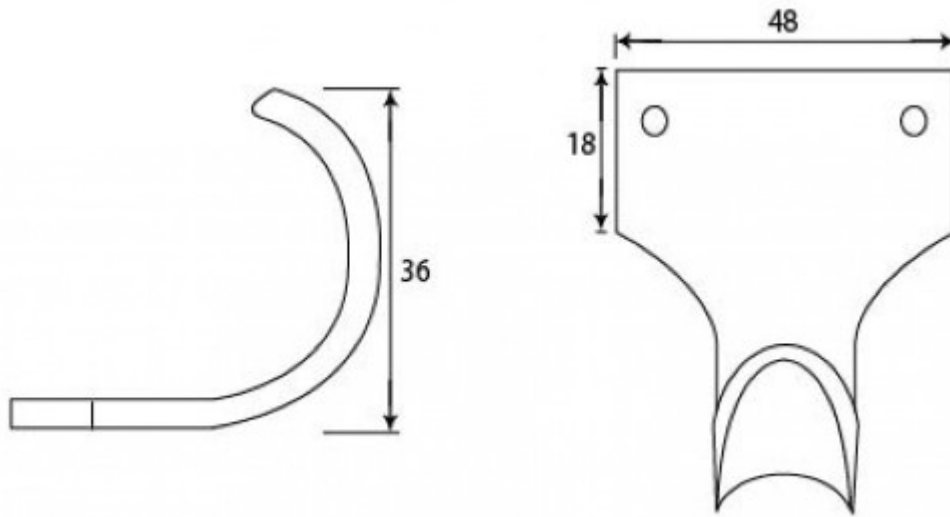

Sash Lift - 48mm x 18mm - Black

Product Images

Description

- Handle for sliding sash window - sash lift
- A sash lift is the handle used to lift or pull the sliding sash window open
- Fitted to the bottom of a sash window and usually in pairs.

Finish

- Black

Dimensions

- Fixing plate: 48mm x 18mm
- Projection: 36mm

Important Info Before You Buy

- Suitable for wooden sliding sash windows
- Usually two lifts used per window
- SOLD INDIVIDUALLY

Products in this set

44298.1 - Sash Lift - 48mm x 18mm - Black - Each