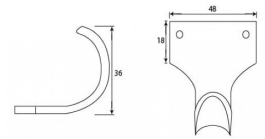

Sash Lift - 48mm x 18mm - Black

Product Images

Description

- Handle for sliding sash window - sash lift
- A sash lift is the handle used to lift or pull the sliding sash window open
- Fitted to the bottom of a sash window and usually in pairs.

Finish

- Black

Dimensions

- Fixing plate: 48mm x 18mm
- Projection: 36mm

Important Info Before You Buy

- Suitable for wooden sliding sash windows
- Usually two lifts used per window
- SOLD INDIVIDUALLY

Products in this set

44298.1 - Sash Lift - 48mm x 18mm - Black - Each