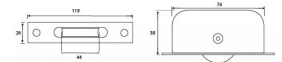

Ball Bearing Pulley Wheel - Square Forend - For Sliding Sash Windows - Black

Product Images

Description

- Sliding sash window ball bearings pulley wheel
- Polished brass based wheel with a black powder coat
- Can take up to 75kg per pair

Finish

- Black

Dimensions

- Overall Size: 119mm x 26mm
- Depth: 38mm
- Wheel Diameter: 44mm

Important Info Before You Buy

- Suitable for wooden sliding sash windows
- SOLD INDIVIDUALLY

Products in this set

44300.1 - Ball Bearing Pulleys - Square Forend - For Sliding Sash Windows With Solid Brass And Black Powder Coated Wheel - Black - Each