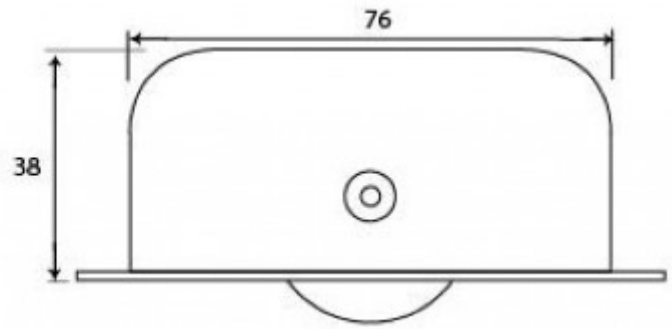

Ball Bearing Pulley Wheel - Square Forend - For Sliding Sash Windows - Black

Product Images

Description

- Sliding sash window ball bearings pulley wheel
- Polished brass based wheel with a black powder coat
- Can take up to 75kg per pair

Finish

- Black

Dimensions

- Overall Size: 119mm x 26mm
- Depth: 38mm
- Wheel Diameter: 44mm

Important Info Before You Buy

- Suitable for wooden sliding sash windows
- SOLD INDIVIDUALLY

Products in this set

44300.1 - Ball Bearing Pulleys - Square Forend - For Sliding Sash Windows With Solid Brass And Black Powder Coated Wheel - Black - Each