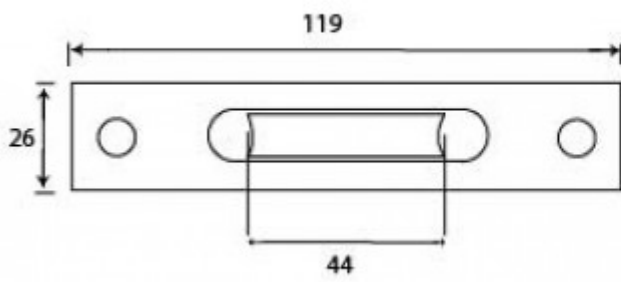

Ball Bearing Pulley Wheel - Square Forend - For Sliding Sash Windows - Black

Product Images

Description

- Sliding sash window ball bearings pulley wheel
- Polished brass based wheel with a black powder coat
- Can take up to 75kg per pair

Finish

- Black

Dimensions

- Overall Size: 119mm x 26mm
- Depth: 38mm
- Wheel Diameter: 44mm

Important Info Before You Buy

- Suitable for wooden sliding sash windows
- SOLD INDIVIDUALLY

Products in this set

44300.1 - Ball Bearing Pulleys - Square Forend - For Sliding Sash Windows With Solid Brass And Black Powder Coated Wheel - Black - Each