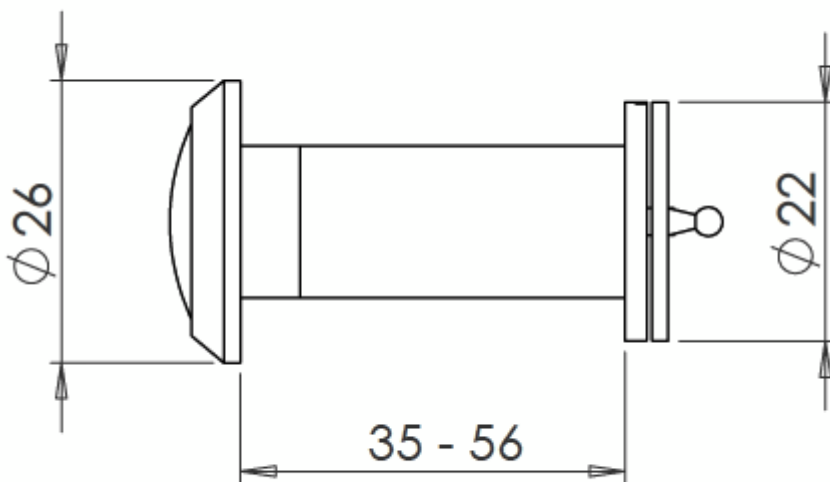

60 Minute Fire Rated Stainless Steel Door Viewer - Spy Hole For Front Doors 35mm - 55mm Thick - Polished Stainless Steel

Product Images

Description

- Stainless steel fire rated spy hole for front doors.
- Designed for use on 30 minute and 60 minute fire doors.
- FD30 and FD60 fire rated without intumescent.
- Perfect for retro-fitting standard door viewers.
- 19mm diameter crystal glass lenses.
- Robust shutter, cover for the inside of door included.

- Suits doors 35-55mm thick.
- Angle of vision 180°
- Manufactured to Technical Schedule TS002. for door viewers
- Minimum 240 hours corrosion to BS EN 1670
- Made from grade 304 Stainless Steel

Finish

- Polished stainless steel

Dimensions

- Outside lense diameter - 26mm
- Internal cover diameter - 22mm
- To suit door thickness - 35mm - 55mm
- Tube diameter - 14mm

Products in this set

44304.1 - 60 Minute Fire Rated Door Viewer - Spy Hole For Front Doors 35mm - 55mm Thick - Polished Stainless Steel