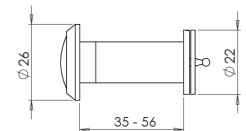

60 Minute Fire Rated Stainless Steel Door Viewer - Spy Hole For Front Doors 35mm - 55mm Thick - Polished Stainless Steel

Product Images

Description

- Stainless steel fire rated spy hole for front doors.
- Designed for use on 30 minute and 60 minute fire doors.
- FD30 and FD60 fire rated without intumescent.
- Perfect for retro-fitting standard door viewers.
- 19mm diameter crystal glass lenses.
- Robust shutter, cover for the inside of door included.

- Suits doors 35-55mm thick.
- Angle of vision 180°
- Manufactured to Technical Schedule TS002. for door viewers
- Minimum 240 hours corrosion to BS EN 1670
- Made from grade 304 Stainless Steel

Finish

- Polished stainless steel

Dimensions

- Outside lense diameter - 26mm
- Internal cover diameter - 22mm
- To suit door thickness - 35mm - 55mm
- Tube diameter - 14mm

Products in this set

44304.1 - 60 Minute Fire Rated Door Viewer - Spy Hole For Front Doors 35mm - 55mm Thick - Polished Stainless Steel