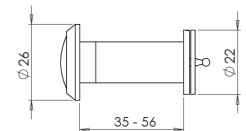

60 Minute Fire Rated Stainless Steel Door Viewer - Spy Hole For Front Doors 35mm - 55mm Thick - Polished Brass PVD Plated

Product Images

Description

- Stainless steel fire rated spy hole for front doors.
- Designed for use on 30 minute and 60 minute fire doors.
- FD30 and FD60 fire rated without intumescent.
- Perfect for retro-fitting standard door viewers.
- 19mm diameter crystal glass lenses.
- Robust shutter, cover for the inside of door included.

- Suits doors 35-55mm thick.
- Angle of vision 180°
- Manufactured to Technical Schedule TS002. for door viewers
- Minimum 240 hours corrosion to BS EN 1670
- Made from grade 304 Stainless Steel

Finish

- PVD Brass

Dimensions

- Outside lense diameter - 26mm
- Internal cover diameter - 22mm
- To suit door thickness - 35mm - 55mm
- Tube diameter - 14mm

Products in this set

44305.1 - 60 Minute Fire Rated Door Viewer - Spy Hole For Front Doors 35mm - 55mm Thick - Polished Brass PVD Plated