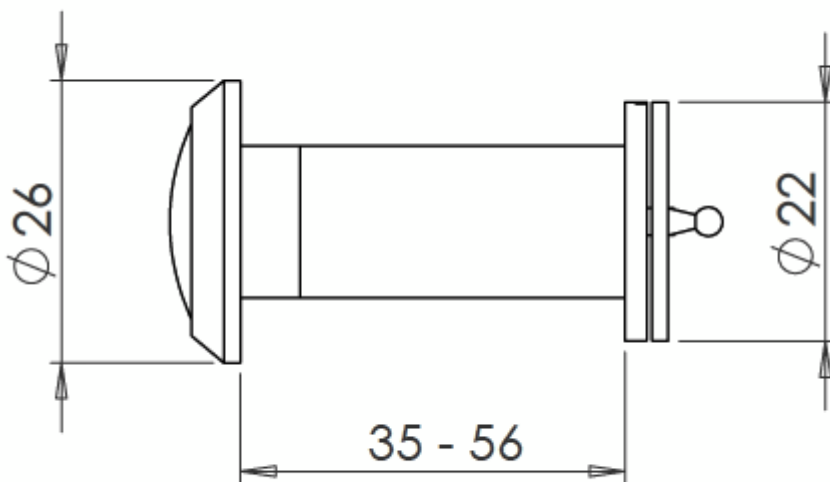

60 Minute Fire Rated Stainless Steel Door Viewer - Spy Hole For Front Doors 35mm - 55mm Thick - Polished Brass PVD Plated

Product Images

Description

- Stainless steel fire rated spy hole for front doors.
- Designed for use on 30 minute and 60 minute fire doors.
- FD30 and FD60 fire rated without intumescent.
- Perfect for retro-fitting standard door viewers.
- 19mm diameter crystal glass lenses.
- Robust shutter, cover for the inside of door included.

- Suits doors 35-55mm thick.
- Angle of vision 180°
- Manufactured to Technical Schedule TS002. for door viewers
- Minimum 240 hours corrosion to BS EN 1670
- Made from grade 304 Stainless Steel

Finish

- PVD Brass

Dimensions

- Outside lense diameter - 26mm
- Internal cover diameter - 22mm
- To suit door thickness - 35mm - 55mm
- Tube diameter - 14mm

Products in this set

44305.1 - 60 Minute Fire Rated Door Viewer - Spy Hole For Front Doors 35mm - 55mm Thick - Polished Brass PVD Plated