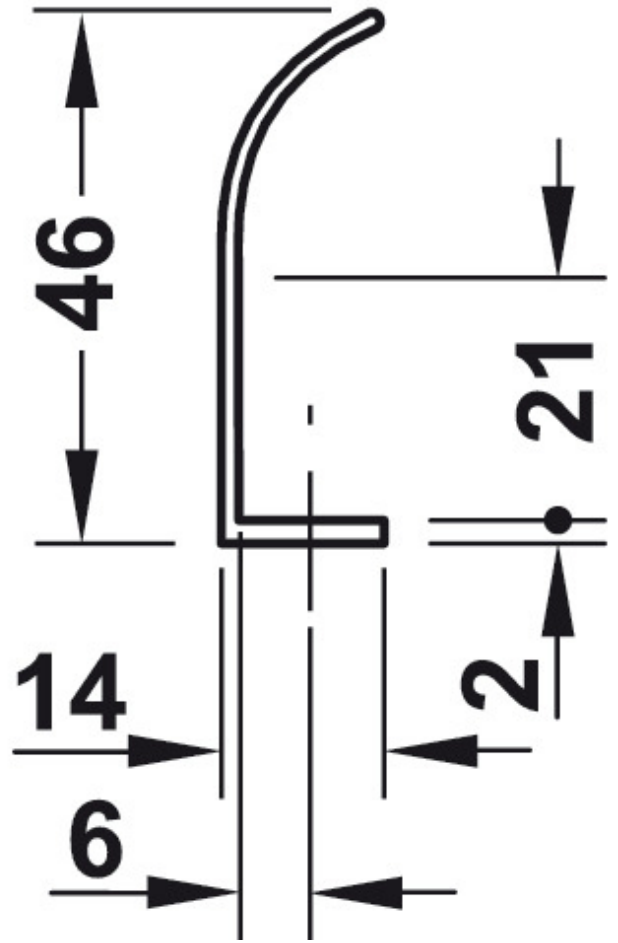

## Ella Profile Handle Edge Pull - 44mm Width - Satin Chrome

### Description

- Rear fix finger edge pulls are designed to look stylish and discrete

### Size Details

- Length - 44mm
- Hole spacing - 32mm
- Height - 14mm
- Depth - 46mm

## Products in this set

---

44308.1 - Ella Profile Handle Edge Pull - 44mm Width - Satin Chrome - Each