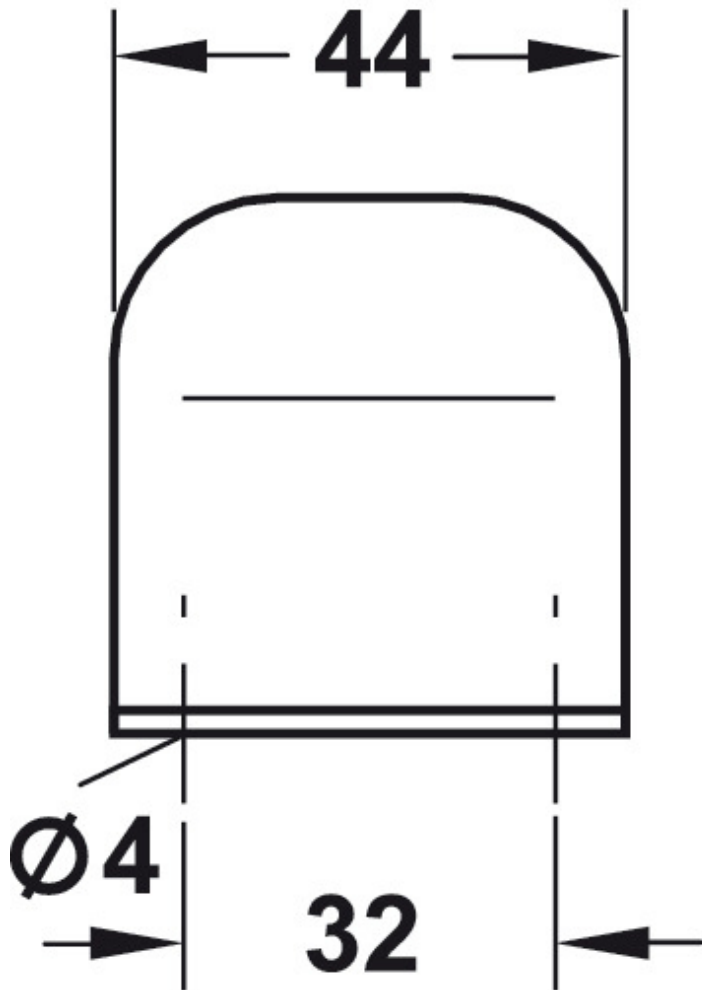

## Ella Profile Handle Edge Pull - 44mm Width - Satin Chrome

### Description

- Rear fix finger edge pulls are designed to look stylish and discrete

### Size Details

- Length - 44mm
- Hole spacing - 32mm
- Height - 14mm
- Depth - 46mm

## Products in this set

---

44308.1 - Ella Profile Handle Edge Pull - 44mm Width - Satin Chrome - Each