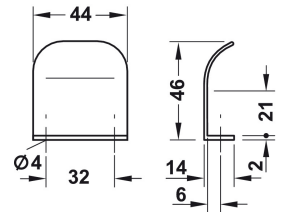

## Ella Profile Handle Edge Pull - 44mm Width - Satin Chrome

### Description

- Rear fix finger edge pulls are designed to look stylish and discrete

### Size Details

- Length - 44mm
- Hole spacing - 32mm
- Height - 14mm
- Depth - 46mm

## Products in this set

---

44308.1 - Ella Profile Handle Edge Pull - 44mm Width - Satin Chrome - Each