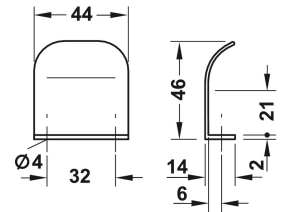

Ella Profile Handle Edge Pull - 44mm Width - Matt Nickel

Product Images

Description

- Rear fix finger edge pulls are designed to look stylish and discrete

Size Details

- Length - 44mm
- Hole spacing - 32mm
- Height - 14mm
- Depth - 46mm

Products in this set

44309.1 - Ella Profile Handle Edge Pull - 44mm Width - Matt Nickel - Each