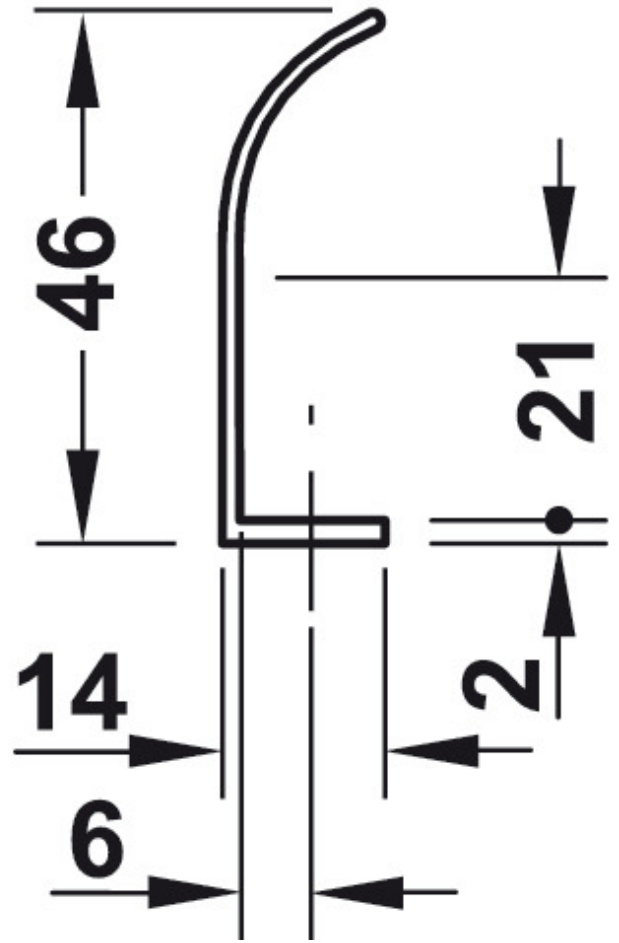

Ella Profile Handle Edge Pull - 44mm Width - Matt Nickel

Product Images

Description

- Rear fix finger edge pulls are designed to look stylish and discrete

Size Details

- Length - 44mm
- Hole spacing - 32mm
- Height - 14mm
- Depth - 46mm

Base Material

- Zinc alloy

Finish Details

- Matt nickel

Usage

- Suitable for internal use.

Unit Of Sale

- This cabinet handle is sold individually - (Each)

Products in this set

44309.1 - Ella Profile Handle Edge Pull - 44mm Width - Matt Nickel - Each