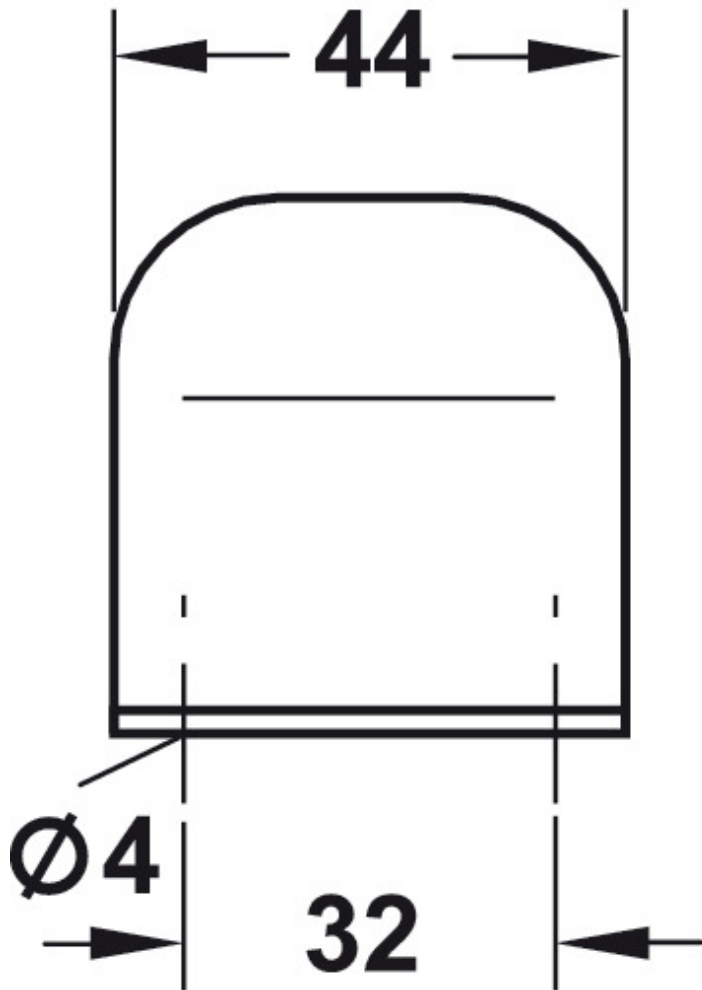

Ella Profile Handle Edge Pull - 44mm Width - Matt Nickel

Product Images

Description

- Rear fix finger edge pulls are designed to look stylish and discrete

Size Details

- Length - 44mm
- Hole spacing - 32mm
- Height - 14mm
- Depth - 46mm

Products in this set

44309.1 - Ella Profile Handle Edge Pull - 44mm Width - Matt Nickel - Each