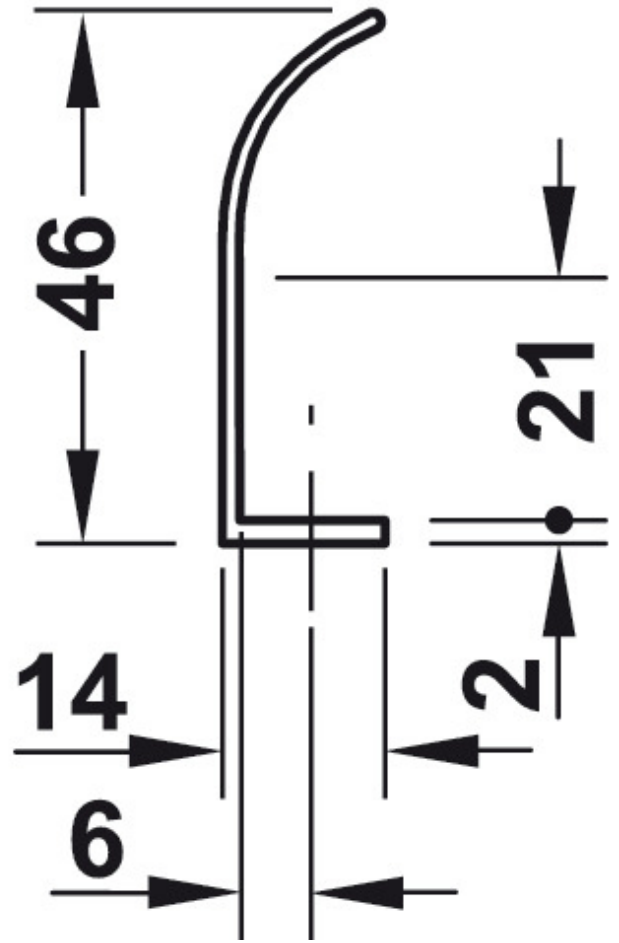

## Ella Profile Handle Edge Pull - 44mm Width - Polished Chrome

### Description

- Rear fix finger edge pulls are designed to look stylish and discrete

### Size Details

- Length - 44mm
- Hole spacing - 32mm
- Height - 14mm
- Depth - 46mm

## Products in this set

---

44310.1 - Ella Profile Handle Edge Pull - 44mm Width - Polished Chrome - Each