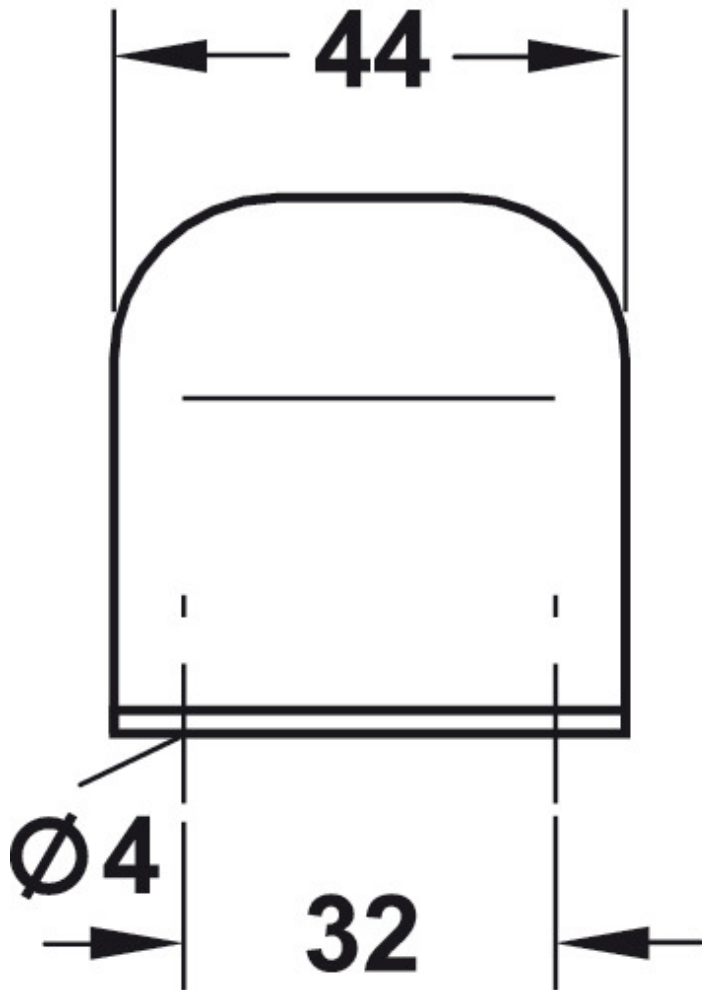

## Ella Profile Handle Edge Pull - 44mm Width - Polished Chrome

### Description

- Rear fix finger edge pulls are designed to look stylish and discrete

### Size Details

- Length - 44mm
- Hole spacing - 32mm
- Height - 14mm
- Depth - 46mm

## Products in this set

---

44310.1 - Ella Profile Handle Edge Pull - 44mm Width - Polished Chrome - Each