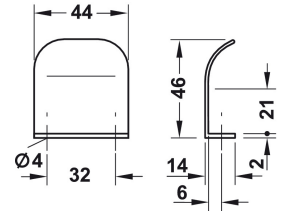

## Ella Profile Handle Edge Pull - 44mm Width - Polished Chrome

### Description

- Rear fix finger edge pulls are designed to look stylish and discrete

### Size Details

- Length - 44mm
- Hole spacing - 32mm
- Height - 14mm
- Depth - 46mm

## Products in this set

---

44310.1 - Ella Profile Handle Edge Pull - 44mm Width - Polished Chrome - Each