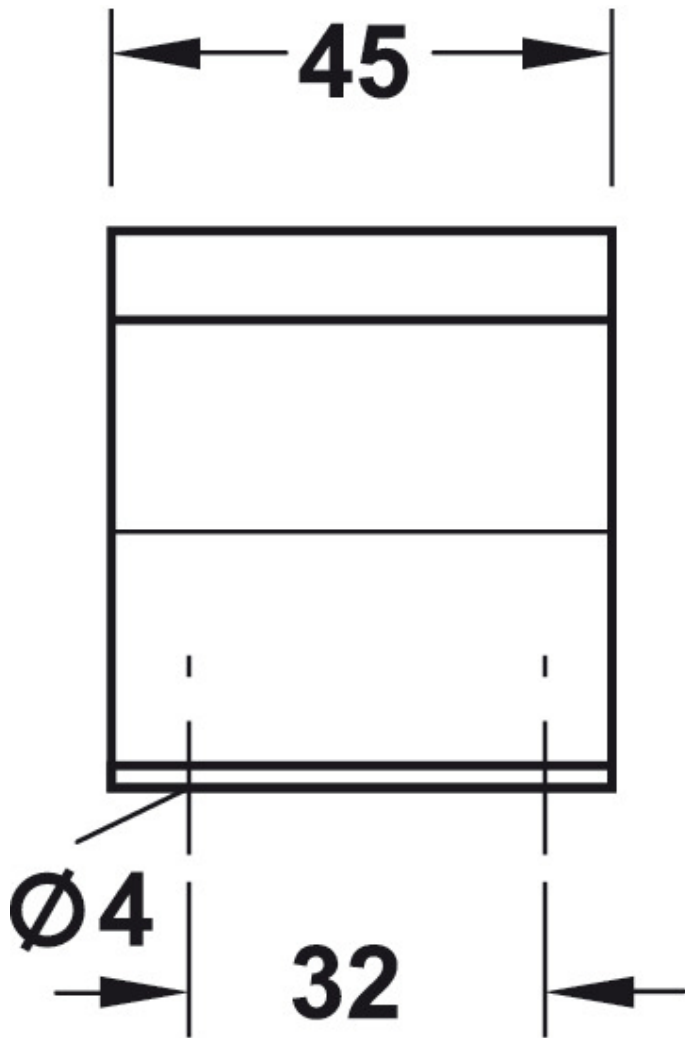

Maddox Profile Handle Edge Pull - 45mm Width - Polished Chrome

Product Images

Description

- Rear fix finger edge pulls are designed to look stylish and discrete

Size Details

• Length - 45mm

- Hole spacing - 32mm
- Height - 20mm
- Depth - 50mm

Products in this set

44311.1 - Maddox Profile Handle Edge Pull - 45mm Width - Polished Chrome - Each