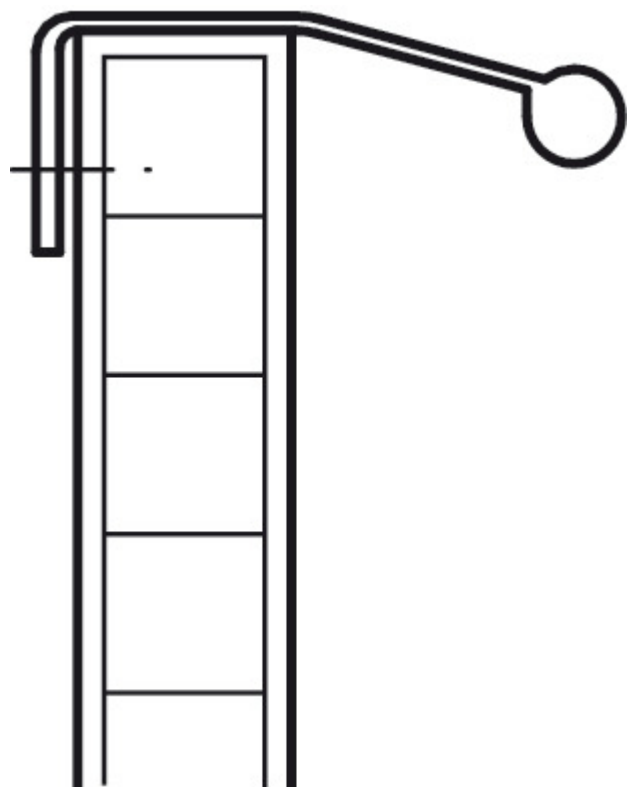

Maddox Profile Handle Edge Pull - 45mm Width - Polished Chrome

Product Images

Description

- Rear fix finger edge pulls are designed to look stylish and discrete

Size Details

• Length - 45mm

- Hole spacing - 32mm
- Height - 20mm
- Depth - 50mm

Base Material

- Zinc alloy

Finish Details

- Polished chrome

Usage

- Suitable for internal use.

Unit Of Sale

- This cabinet handle is sold individually - (Each)

Products in this set

44311.1 - Maddox Profile Handle Edge Pull - 45mm Width - Polished Chrome - Each