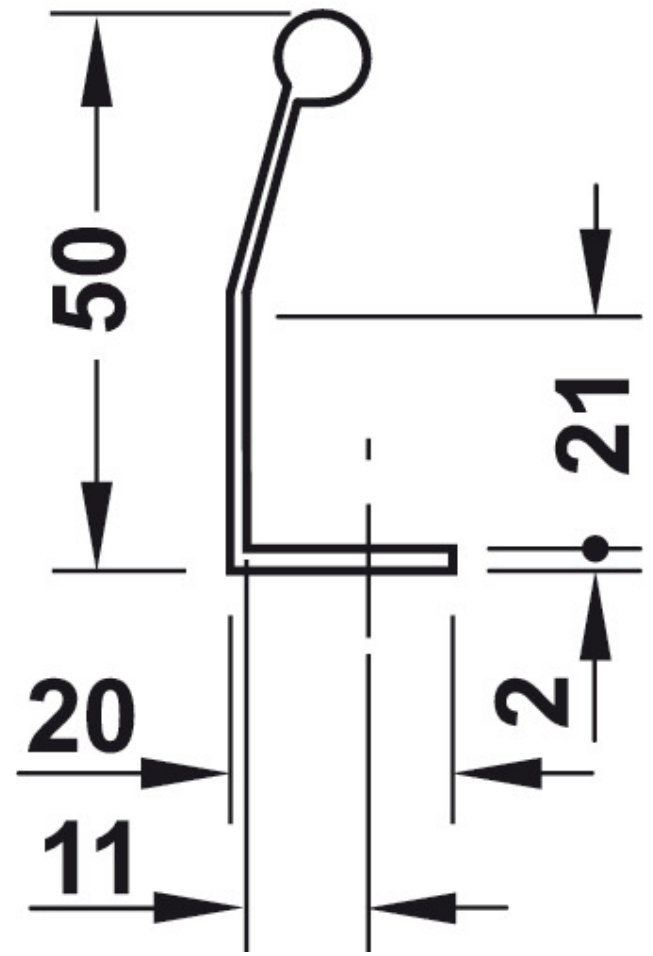

Maddox Profile Handle Edge Pull - 45mm Width - Polished Chrome

Product Images

Description

- Rear fix finger edge pulls are designed to look stylish and discrete

Size Details

• Length - 45mm

- Hole spacing - 32mm
- Height - 20mm
- Depth - 50mm

Base Material

- Zinc alloy

Finish Details

- Polished chrome

Usage

- Suitable for internal use.

Unit Of Sale

- This cabinet handle is sold individually - (Each)

Products in this set

44311.1 - Maddox Profile Handle Edge Pull - 45mm Width - Polished Chrome - Each