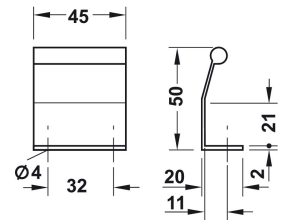

Maddox Profile Handle Edge Pull - 45mm Width - Polished Chrome

Product Images

Description

- Rear fix finger edge pulls are designed to look stylish and discrete

Size Details

• Length - 45mm

- Hole spacing - 32mm
- Height - 20mm
- Depth - 50mm

Products in this set

44311.1 - Maddox Profile Handle Edge Pull - 45mm Width - Polished Chrome - Each