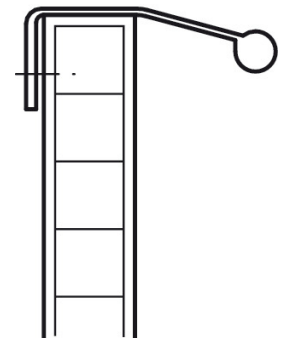

Maddox Profile Handle Edge Pull - 45mm Width - Polished Chrome

Product Images

Description

- Rear fix finger edge pulls are designed to look stylish and discrete

Size Details

• Length - 45mm

- Hole spacing - 32mm
- Height - 20mm
- Depth - 50mm

Base Material

- Zinc alloy

Finish Details

- Polished chrome

Usage

- Suitable for internal use.

Unit Of Sale

- This cabinet handle is sold individually - (Each)

Products in this set

44311.1 - Maddox Profile Handle Edge Pull - 45mm Width - Polished Chrome - Each