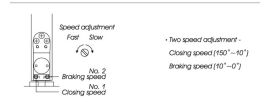

Double Action Bottom Of Door Concealed Door Closer - CE / UKCA Marked - Fire Rated - EN 1154 Power Size 3 - Satin Stainless Steel

Product Images

• Two speed adjustment -
Closing speed (150° - 10°)
Braking speed (10° - 0°)

Description

- Double action pivot set - allows doors to swing in both directions.
- Tested for use on FD30 / FD60 fire doors.

Dimensions

Item Code	Minimum Door Thickness	Max Door Weight	Max Angle Of Opening	Adjustable Closing Speed	Adjustable Braking Speed
44318.1	40mm	60kg	150°	150°- 10°	10° - 0°
443182	50mm	100kg	150°	150°- 10°	10° - 0°