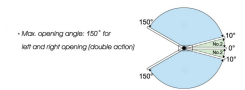

Double Action Bottom Of Door Concealed Door Closer - CE / UKCA Marked - Fire Rated - EN 1154 Power Size 3 - Satin Stainless Steel

Product Images

• Two speed adjustment -
Closing speed (150° - 10°)
Braking speed (10° - 0°)

Description

- Double action pivot set - allows doors to swing in both directions.
- Tested for use on FD30 / FD60 fire doors.

Dimensions

Item Code	Minimum Door Thickness	Max Door Weight	Max Angle Of Opening	Adjustable Closing Speed	Adjustable Braking Speed
44318.1	40mm	60kg	150°	150°- 10°	10° - 0°
443182	50mm	100kg	150°	150°- 10°	10° - 0°