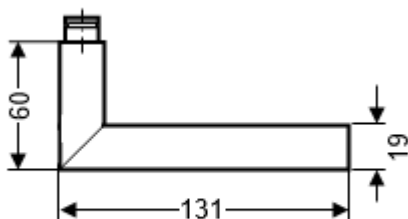

## Size Information

- Rose Diameter - 52mm
- Rose Thickness - 10mm

## Spindle Size

- 8mm x 8mm square - UK Standard.