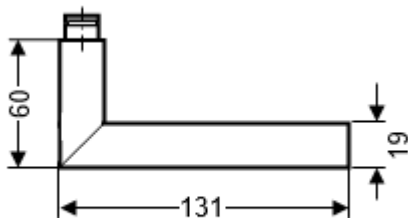

Base Material

- Made from stainless steel.

Finish Details

- Matt black finish.

Operation

- Both levers are sprung to ensure the lever always returns to its starting position.

Size Information

- Rose Diameter - 52mm x 52mm
- Rose Thickness - 10mm

Spindle Size

- 8mm x 8mm square - UK Standard.

Fixings

- Concealed bolt together fixings via male and female bolts.
- Grub screw fixing to spindle for extra strength once fitted to the door.
- Comes supplied with male and female bolt through fixings and 8mm spindle.