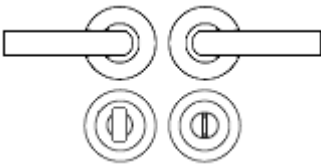

How To Order Lever Handles With A Rose

- **For Non-Locking Doors** - 1 x (Pair) Lever Handles Only

- **For Locking Doors** - 1 x (Pair) Lever Handles Only + 2 x (Each) Standard Escutcheons

- **For Euro Cylinder Locking Doors** - 1 x (Pair) Lever Handles Only + 2 x (Each) Euro Escutcheons

- **For Locking Bathroom Doors** - 1 x Pair Lever Handles Only + 1 x (Set) Turn & Emergency Release

Matching Accessories

- **Standard escutcheon** - (key hole cover to suit regular "chubb style locks") - **41507.1**
- **Euro profile escutcheon** - (key hole cover to suit euro profile cylinders) - **41506.1**
- **Turn & emergency release** - (a thumbturn used to lock bathroom doors, WC's and toilet doors) - **41510.1**

Base Material

- Made from stainless steel.

Finish Details

- Matt black finish.

Operation

- Both levers are sprung to ensure the lever always returns to its starting position.

Size Information

- Rose Diameter - 52mm x 52mm
- Rose Thickness - 10mm