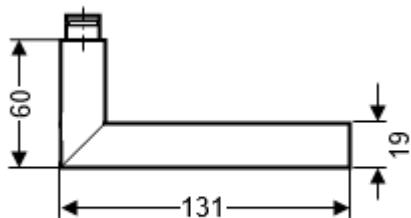

Base Material

- Made from stainless steel.

Finish Details

- Matt black finish.

Operation

- Both levers are sprung to ensure the lever always returns to its starting position.

Size Information

- Rose Diameter - 52mm x 52mm
- Rose Thickness - 10mm

Spindle Size

- 8mm x 8mm square - UK Standard.

Fixings

- Concealed bolt together fixings via male and female bolts.
- Grub screw fixing to spindle for extra strength once fitted to the door.
- Comes supplied with male and female bolt through fixings and 8mm spindle.