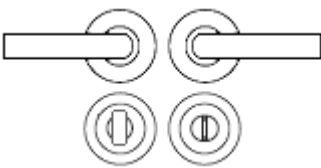

How To Order Lever Handles With A Rose

- **For Non-Locking Doors** - 1 x (Pair) Lever Handles Only

- **For Locking Doors** - 1 x (Pair) Lever Handles Only + 2 x (Each) Standard Escutcheons

- **For Euro Cylinder Locking Doors** - 1 x (Pair) Lever Handles Only + 2 x (Each) Euro Escutcheons

- **For Locking Bathroom Doors** - 1 x Pair Lever Handles Only + 1 x (Set) Turn & Emergency Release

Matching Accessories

- **Standard escutcheon** - (key hole cover to suit regular "chubb style locks") - **41507.1**
- **Euro profile escutcheon** - (key hole cover to suit euro profile cylinders) - **41506.1**
- **Turn & emergency release** - (a thumbturn used to lock bathroom doors, WC's and toilet doors) - **41510.1**

Base Material

- Made from stainless steel.

Finish Details

- Matt black finish.

Operation

- Both levers are sprung to ensure the lever always returns to its starting position.

Size Information

- Rose Diameter - 52mm x 52mm
- Rose Thickness - 10mm

Spindle Size

- 8mm x 8mm square - UK Standard.

Fixings

- Concealed bolt together fixings via male and female bolts.
- Grub screw fixing to spindle for extra strength once fitted to the door.
- Comes supplied with male and female bolt through fixings and 8mm spindle.