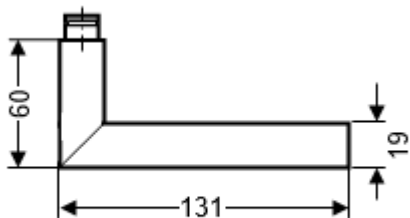

Base Material

- Made from stainless steel.

Finish Details

- Matt black finish.

Operation

- Both levers are sprung to ensure the lever always returns to its starting position.

Size Information

- Rose Diameter - 52mm
- Rose Thickness - 10mm

Spindle Size

- 8mm x 8mm square - UK Standard.

Fixings

- Concealed bolt together fixings via male and female bolts.
- Grub screw fixing to spindle for extra strength once fitted to the door.
- Comes supplied with male and female bolt through fixings and 8mm spindle.