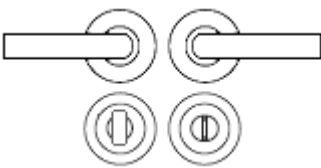

How To Order Lever Handles With A Rose

- **For Non-Locking Doors** - 1 x (Pair) Lever Handles Only

- **For Locking Doors** - 1 x (Pair) Lever Handles Only + 2 x (Each) Standard Escutcheons

- **For Euro Cylinder Locking Doors** - 1 x (Pair) Lever Handles Only + 2 x (Each) Euro Escutcheons

- **For Locking Bathroom Doors** - 1 x Pair Lever Handles Only + 1 x (Set) Turn & Emergency Release

Matching Accessories

- **Standard escutcheon** - (key hole cover to suit regular "chubb style locks") - **41509.1**
- **Euro profile escutcheon** - (key hole cover to suit euro profile cylinders) - **41508.1**
- **Turn & emergency release** - (a thumbturn used to lock bathroom doors, WC's and toilet doors) - **41511.1**

Base Material

- Made from stainless steel.

Finish Details

- Matt black finish.

Operation

- Both levers are sprung to ensure the lever always returns to its starting position.

Size Information

- Rose Diameter - 52mm
- Rose Thickness - 10mm

Spindle Size

- 8mm x 8mm square - UK Standard.

Fixings

- Concealed bolt together fixings via male and female bolts.
- Grub screw fixing to spindle for extra strength once fitted to the door.
- Comes supplied with male and female bolt through fixings and 8mm spindle.