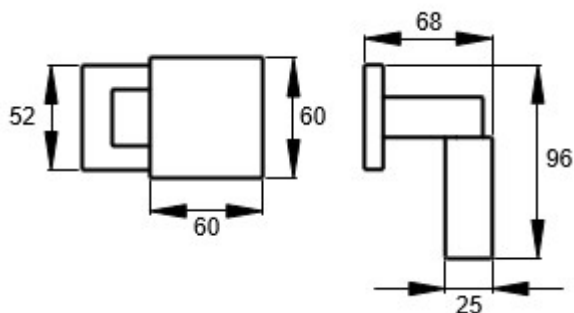

Base Material

- Made from stainless steel.

Finish

- Matt Black

Dimensions

- Rose Diameter - 52mm x 52mm
- Knob Diameter - 60mm x 60mm
- Projection From Door - 68mm

Important Info Before You Buy

- This door knob is unsprung and requires a double sprung tubular latch.
- Escutcheons (key hole covers) are sold individually (each.)
- Turn and emergency releases are sold as a set (One set consists of a rose with a thumbturn fitted to the inside of the door and a rose with a coin slot fitted to the outside of the door.)
- Sold and priced as pairs
- Please allow 3 weeks for delivery.