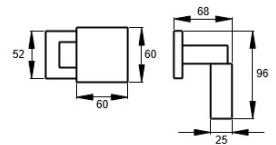

Modern Square Offset Mortice Door Knobs - Matt Black - Operational

Product Images

Description

- Modern style square offset mortice door knob set
- High architectural quality - German design
- Suitable for residential use or light commercial.
- Matching matt black accessories available including Standard escutcheons (keyhole covers), Euro profile escutcheons and a bathroom turn & release set.

How To Order Lever Handles With A Rose

- **For Non-Locking Doors** - 1 x (Pair) Lever Handles Only
- **For Locking Doors** - 1 x (Pair) Lever Handles Only + 2 x (Each) Standard Escutcheons
- **For Euro Cylinder Locking Doors** - 1 x (Pair) Lever Handles Only + 2 x (Each) Euro Escutcheons
- **For Locking Bathroom Doors** - 1 x Pair Lever Handles Only + 1 x (Set) Turn & Emergency Release