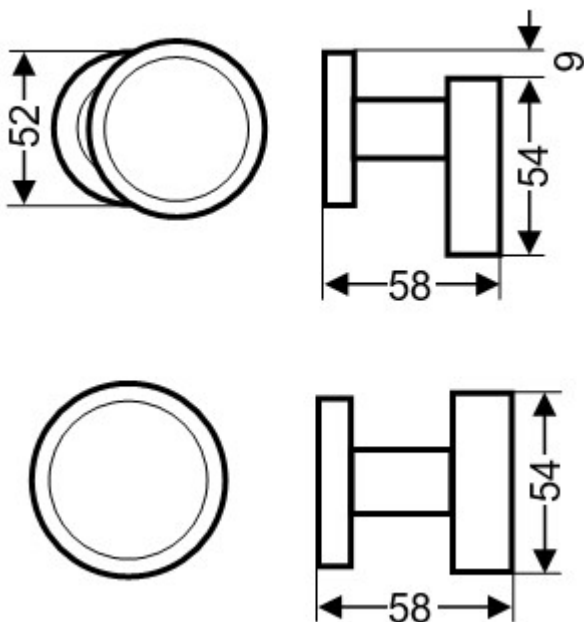

How To Order Lever Handles With A Rose

- **For Non-Locking Doors** - 1 x (Pair) Lever Handles Only
- **For Locking Doors** - 1 x (Pair) Lever Handles Only + 2 x (Each) Standard Escutcheons
- **For Euro Cylinder Locking Doors** - 1 x (Pair) Lever Handles Only + 2 x (Each) Euro Escutcheons
- **For Locking Bathroom Doors** - 1 x Pair Lever Handles Only + 1 x (Set) Turn & Emergency Release

Matching Accessories

- **Standard escutcheon** - (key hole cover to suit regular "chubb style locks")
- **Euro profile escutcheon** - (key hole cover to suit euro profile cylinders)
- **Turn & emergency release** - (a thumbturn used to lock bathroom doors, WC's and toilet doors)

Base Material

- Made from stainless steel.

Finish

- Polished Stainless Steel

Dimensions

- Rose Diameter - 52mm
- Knob Diameter - 54mm
- Projection From Door - 58mm

Important Info Before You Buy

- For mortice knobs - Where possible we recommend a minimum latch / lock, depth of 102mm To clear your knuckles away from hitting the stop on the door frame, when closing the door.
- This door knob is unsprung and requires a double sprung tubular latch.
- Escutcheons (key hole covers) are sold individually (each.)
- Turn and emergency releases are sold as a set (One set consists of a rose with a thumbturn fitted to the inside of the door and a rose with a coin slot fitted to the outside of the door.)
- Sold and priced as pairs