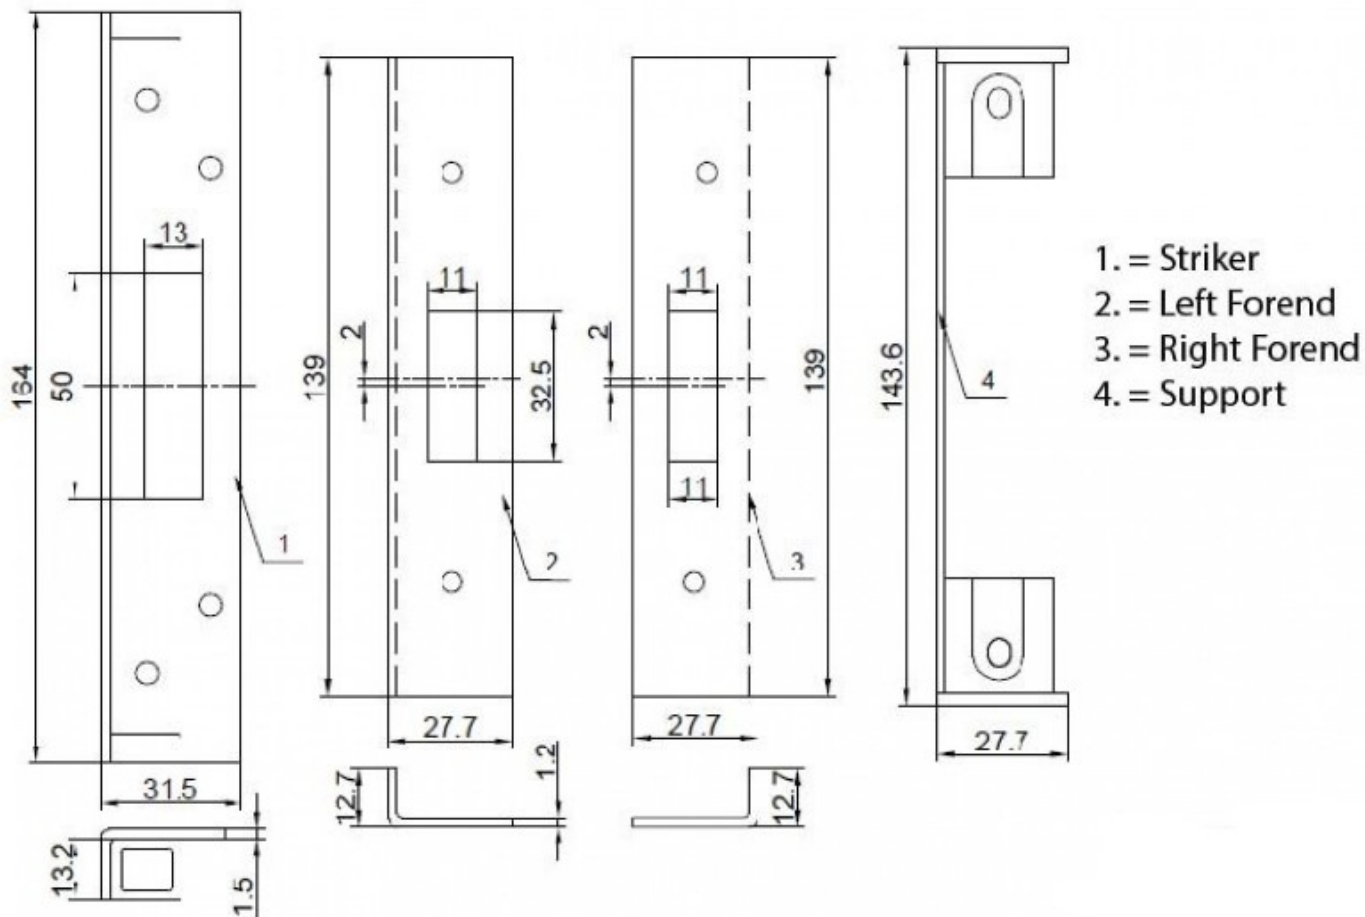

### Description

- For use when fitting a mortice euro dead lock to a pair of doors with rebated meeting stiles (i.e. the doors overlap when closed).

### Dimensions