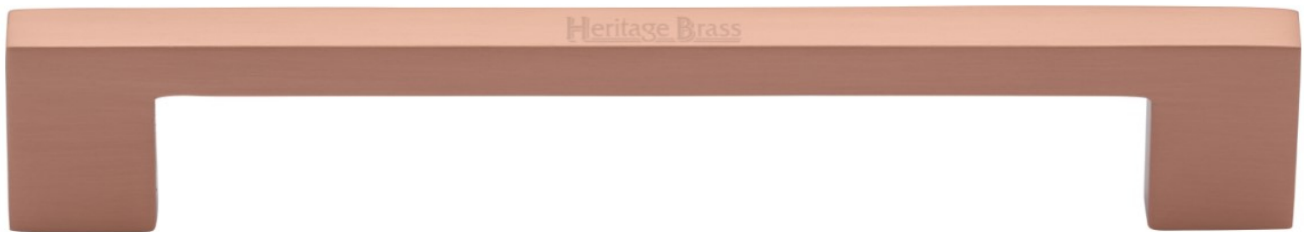

Slim Rectangular Section Cupboard Door / Drawer Pull Handle - Available In Seven Sizes - Satin Copper (lacquered)

Product Images

Description

- Slim rectangular section cabinet pull handle
- Supplied with M4 fixing bolts
- Ideal for use on contemporary units including, kitchen cabinet doors, wardrobes, cupboard doors and drawers

44340.7 Fixing Centres Below

Base Material

- Made from solid brass

Finish Details

- Satin nickel

Fixings

- This handle is fitted via M4 bolts from the rear of the door / drawer - see below diagram

- Bolt through fixings provide a superior strong fixing allowing this handle to be fitted to tall or heavy doors
- Supplied with M4 (diameter) x 25mm (long) bolts - Suitable for use on 18mm thick doors
- For doors thicker than 18mm, longer M4 fixing bolts are available to buy separately

Usage

- Suitable for internal use

Unit Of Sale

- This cabinet handle is sold individually - (Each)

Products in this set

44340.1 - Slim Rectangular Section Cupboard Door / Drawer Pull Handle - 116mm Length (96mm Fixing Centres) - Satin Copper (lacquered) - Each

44340.2 - Slim Rectangular Section Cupboard Door / Drawer Pull Handle - 148mm Length (128mm Fixing Centres) - Satin Copper (lacquered) - Each

44340.3 - Slim Rectangular Section Cupboard Door / Drawer Pull Handle - 172mm Length (160mm Fixing Centres) - Satin Copper (lacquered) - Each