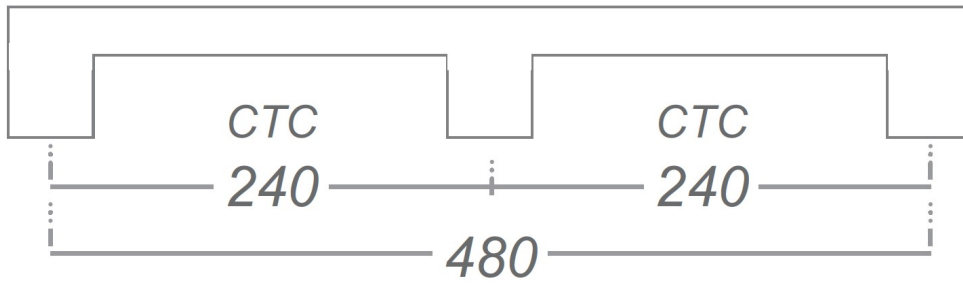

Slim Rectangular Section Cupboard Door / Drawer Pull Handle - Available In Seven Sizes - Satin Copper (lacquered)

Product Images

Description

- Slim rectangular section cabinet pull handle
- Supplied with M4 fixing bolts
- Ideal for use on contemporary units including, kitchen cabinet doors, wardrobes, cupboard doors and drawers

Size Details

- Available In Seven Sizes

Item code	Length	Width	Fixing Centres	Base Size	Projection
44340.1	106mm	10mm	96mm	20mm x 10mm	30mm
44340.2	128mm	10mm	128mm	20mm x 10mm	30mm
44340.3	172mm	10mm	160mm	20mm x 10mm	30mm
44340.4	212mm	10mm	192mm	20mm x 10mm	30mm
44340.5	256mm	10mm	256mm	20mm x 10mm	30mm
44340.6	340mm	10mm	320mm	20mm x 10mm	30mm
44340.7	500mm	10mm	480mm*	20mm x 10mm	30mm

44340.7 Fixing Centres Below

Base Material

- Made from solid brass

Finish Details

- Satin nickel

Fixings

- This handle is fitted via M4 bolts from the rear of the door / drawer - see below diagram

- Bolt through fixings provide a superior strong fixing allowing this handle to be fitted to tall or heavy doors
- Supplied with M4 (diameter) x 25mm (long) bolts - Suitable for use on 18mm thick doors
- For doors thicker than 18mm, longer M4 fixing bolts are available to buy separately

Usage

- Suitable for internal use

Unit Of Sale

- This cabinet handle is sold individually - (Each)

Products in this set

44340.1 - Slim Rectangular Section Cupboard Door / Drawer Pull Handle - 116mm Length (96mm Fixing Centres) - Satin Copper (lacquered) - Each