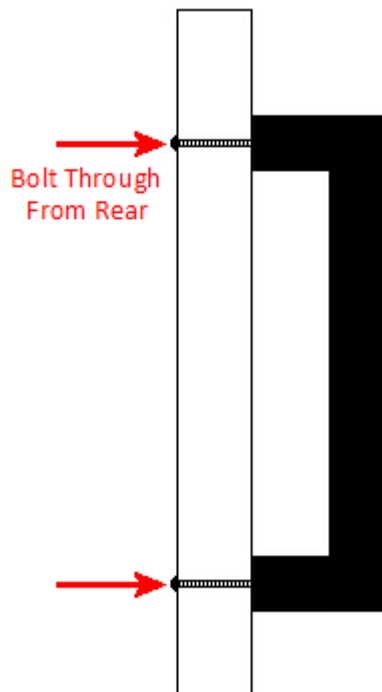

Slim Rectangular Shape Cabinet Pull Handle With Rounded Posts - Available In Three Sizes - Satin Copper (lacquered)

Product Images

Description

- Slim rectangular shape cupboard door pull handle with rounded posts.
- Satin copper.
- Available in three lengths, 115mm, 179mm, 222mm
- Supplied with M4 fixing bolts.
- Contemporary design ideal for use on modern units including, kitchen cabinet doors, wardrobes, cupboard doors and drawers.

Size Details

Item code	Overall Length	Fixing Centres	Width	Projection
44349.1	115mm	96mm	11mm	35mm
44349.2	179mm	160mm	11mm	35mm
44349.3	222mm	203mm	11mm	35mm

Base Material

- Made from solid brass

Finish Details

- Satin copper

Fixings

- This handle is fitted via M4 bolts from the rear of the door / drawer - see below diagram.

- Bolt through fixings provide a superior strong fixing allowing this handle to be fitted to tall or heavy doors.
- Supplied with M4 (diameter) x 25mm (long) bolts - Suitable for use on 18mm thick doors.
- For doors thicker than 18mm, longer M4 fixing bolts are available to buy separately. (Product 30176)

Usage

- Suitable for internal use.

Unit Of Sale

- This cabinet handle is sold individually - (Each).

Products in this set

44349.1 - Slim Rectangular Shape Cabinet Pull Handle With Rounded Posts - 115mm length (96mm Fixing Centres) - Satin Copper (lacquered) - (Each)