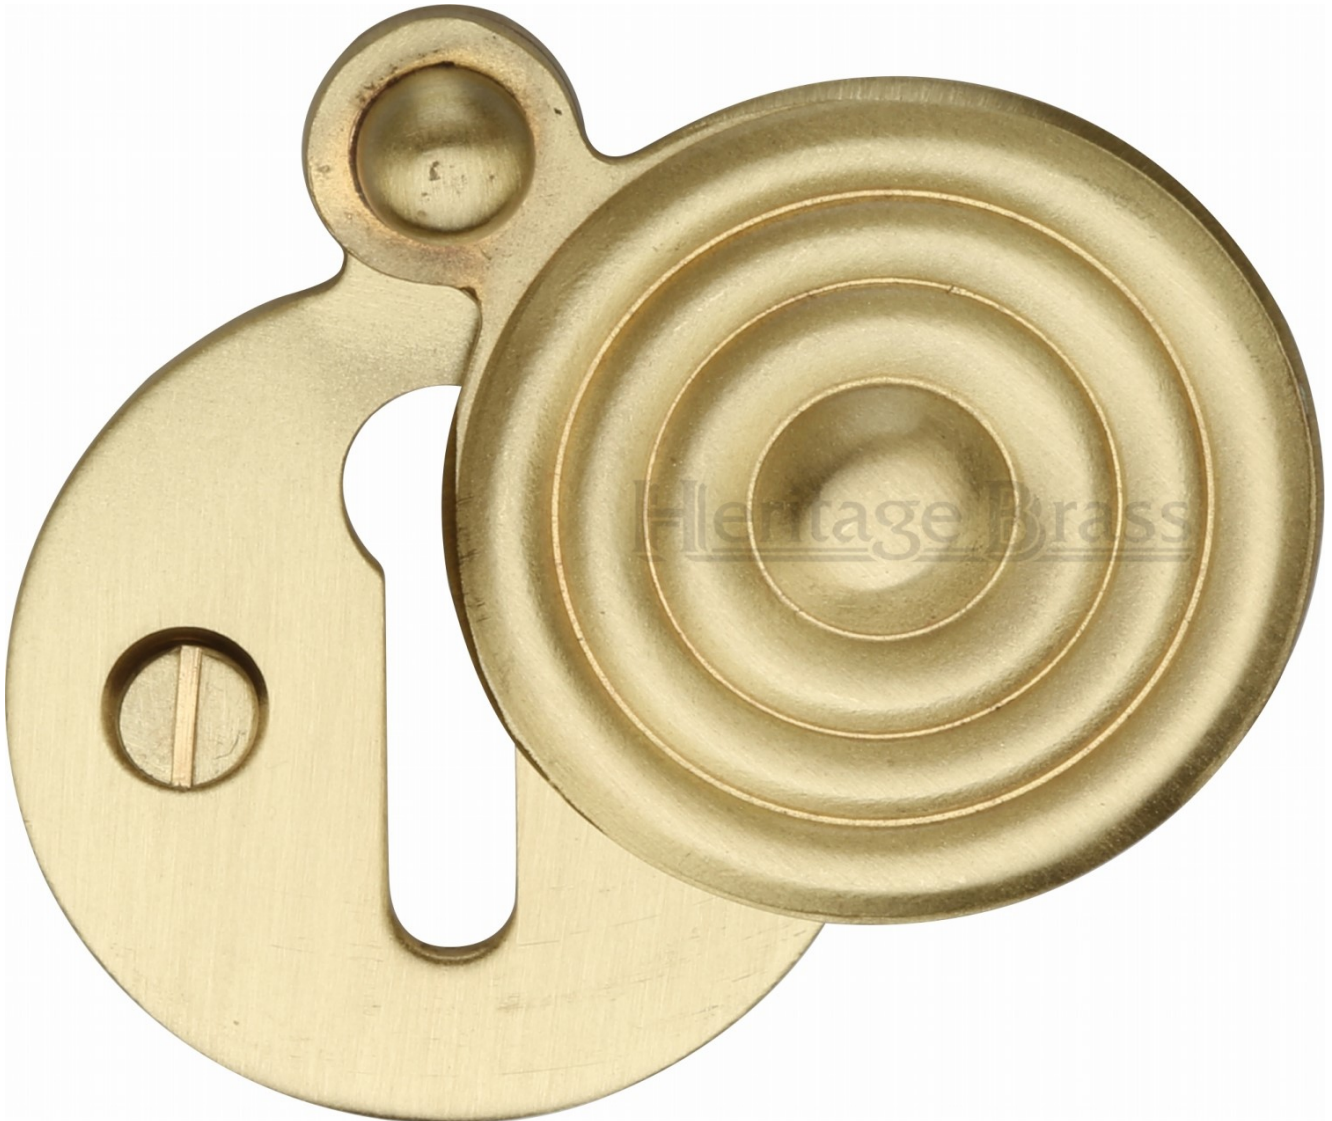

Reeded Pattern Covered Keyhole Escutcheon - Satin Brass (Lacquered)

Product Images

Description

Reeded Pattern Covered Keyhole Escutcheon

Base Material

- Made from solid brass

Finish Details

- Satin Brass

Size Information

- Diameter - 33mm

Important Information Before You Buy

- Sold individually
- Supplied with all fixings

Products in this set

44384.1 - Reeded Pattern Covered Keyhole Escutcheon - Satin Brass (Lacquered) - Each