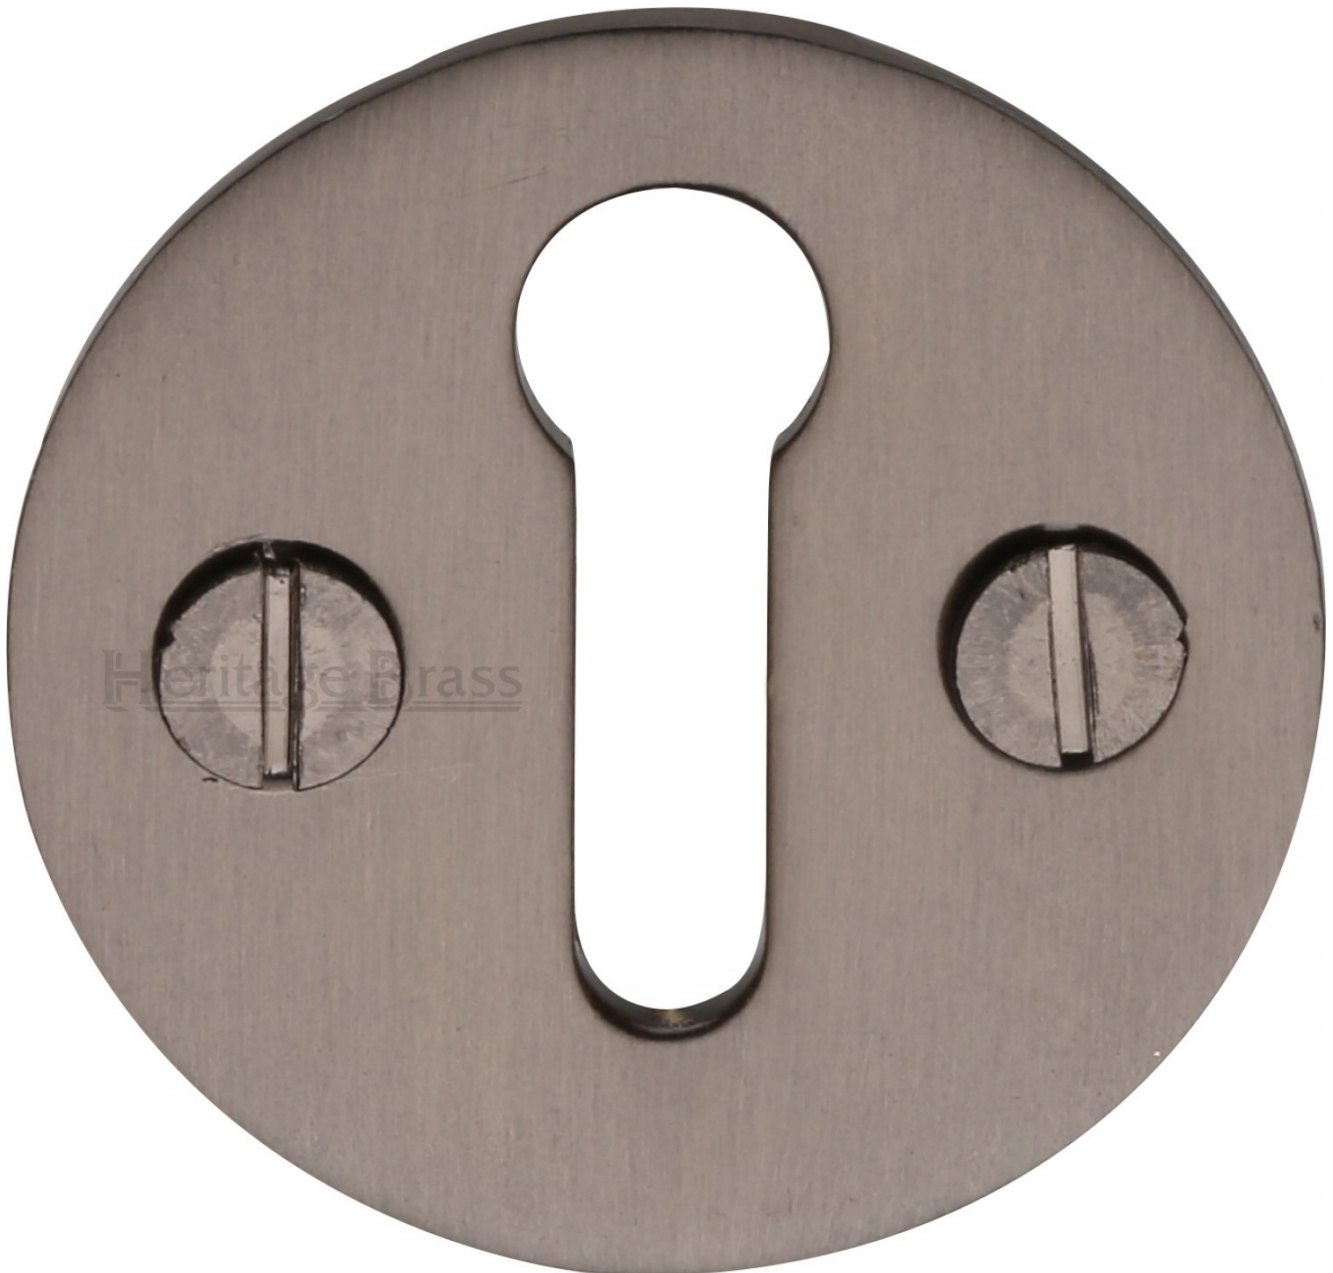

Round Open Escutcheon Key Hole Cover - Matt Bronze (Lacquered)

Product Images

Description

- Round Open Escutcheon Key Hole Cover

Base Material

- Made from solid brass

Finish Details

- Matt Bronze

Size Information

- Diameter - 32mm

Important Information Before You Buy

- Sold individually
- Supplied with all fixings

Products in this set

44396.1 - Round Open Escutcheon Key Hole Cover - Matt Bronze (Lacquered) - Each