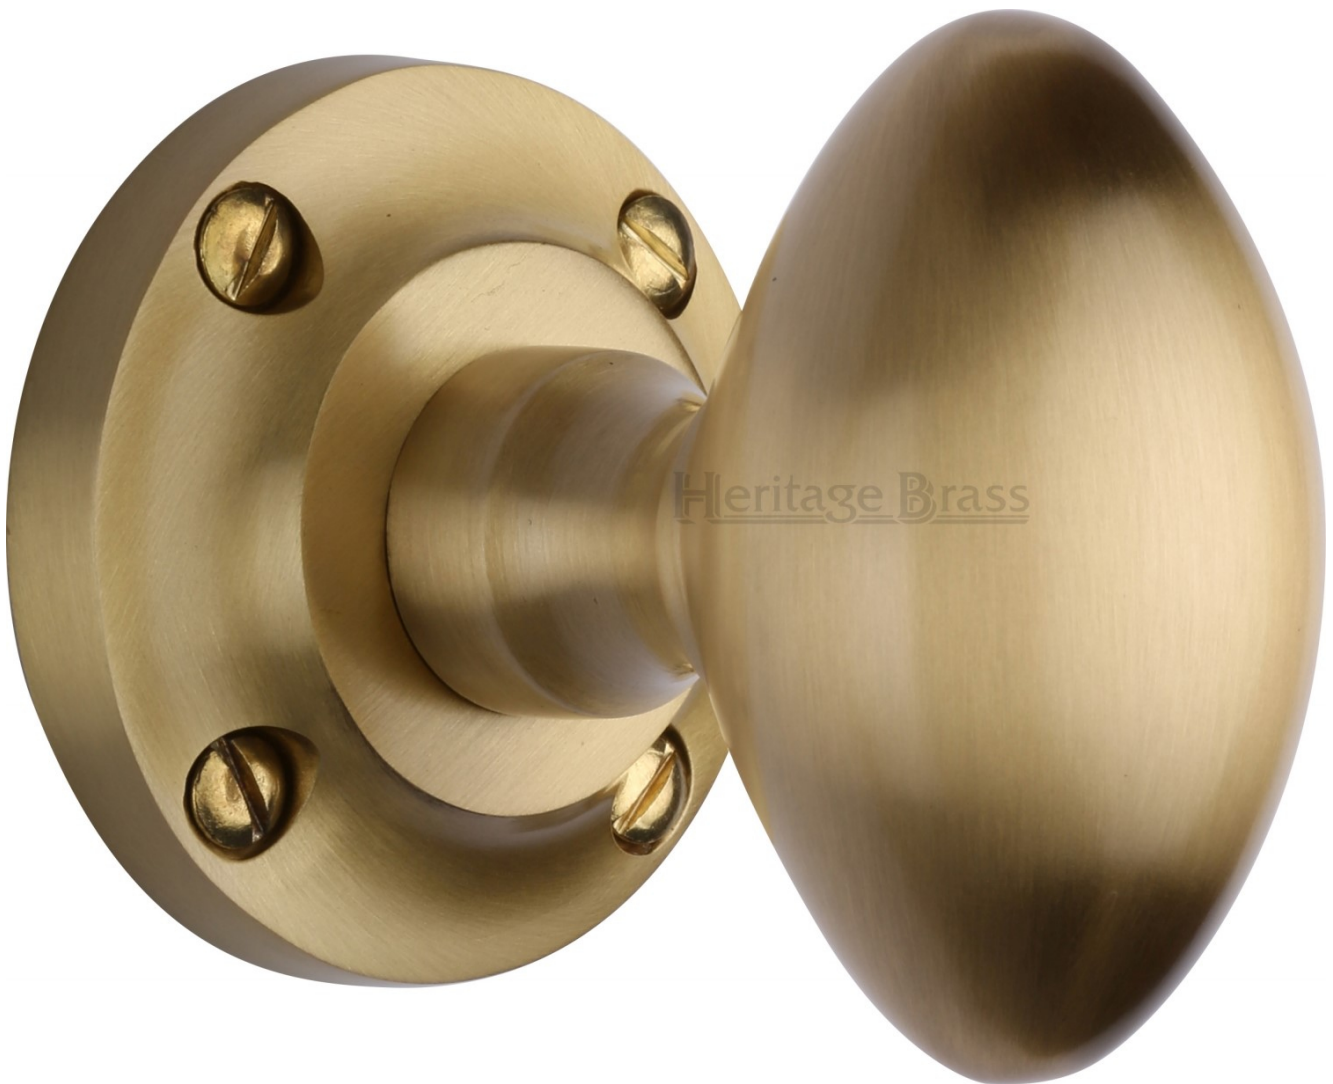

Suffolk Oval Mortice Knobs - Satin Brass (Lacquered)

Product Images

Description

- Oval shape door knobs
- Face fix - screws are seen when fitted
- High architectural quality with heavy feel

Finish

- Satin Brass

Dimensions

- Knob diameter - 57mm
- Projection - 73mm

Important Info Before You Buy

- For mortice knobs - Where possible we recommend a minimum latch / lock, depth of 102mm To clear your knuckles away from hitting the stop on the door frame, when closing the door.
- This door knob is unsprung and requires a double sprung tubular latch.
- For any key locking internal doors where mortice knobs are being fitted we recommend fitting a horizontal mortice sash lock.
- For any bathroom doors locking via a thumbturn system we recommend fitting a horizontal bathroom mortice lock.
- Grub screw fixing to spindle for extra strength on the door
- Sold and priced as pairs

Products in this set

44440.1 - Suffolk Oval Mortice Knobs - Satin Brass (Lacquered) - Pair