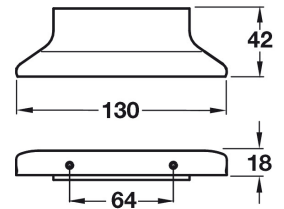

Rear Fixing Finger Edge Pull - 130mm Wide x 42mm Projection - Matt Black

Product Images

Description

- Hidden face fixing edge pulls.
- Sleek, minimal design ideal for those looking for a small discreet handle to open a drawer or door with.
- Suitable for use on kitchen cabinet doors, wardrobes, cupboard doors and drawers.

Size Details

- Height - 18 mm
- Depth - 42 mm
- Hole spacing - 64 mm
- Length - 130 mm

Base Material

- Made from a zinc alloy.

Finish Details

- Matt Black

Fixings

- The edge pull is fitted via countersunk wood screws from the back face of the handle

Usage

- Suitable for internal use.

Unit Of Sale

- This cabinet handle is sold individually - (Each)

Products in this set

44455.1 - Rear Fixing Finger Edge Pull - 130mm Wide x 42mm Projection - Matt Black - Each