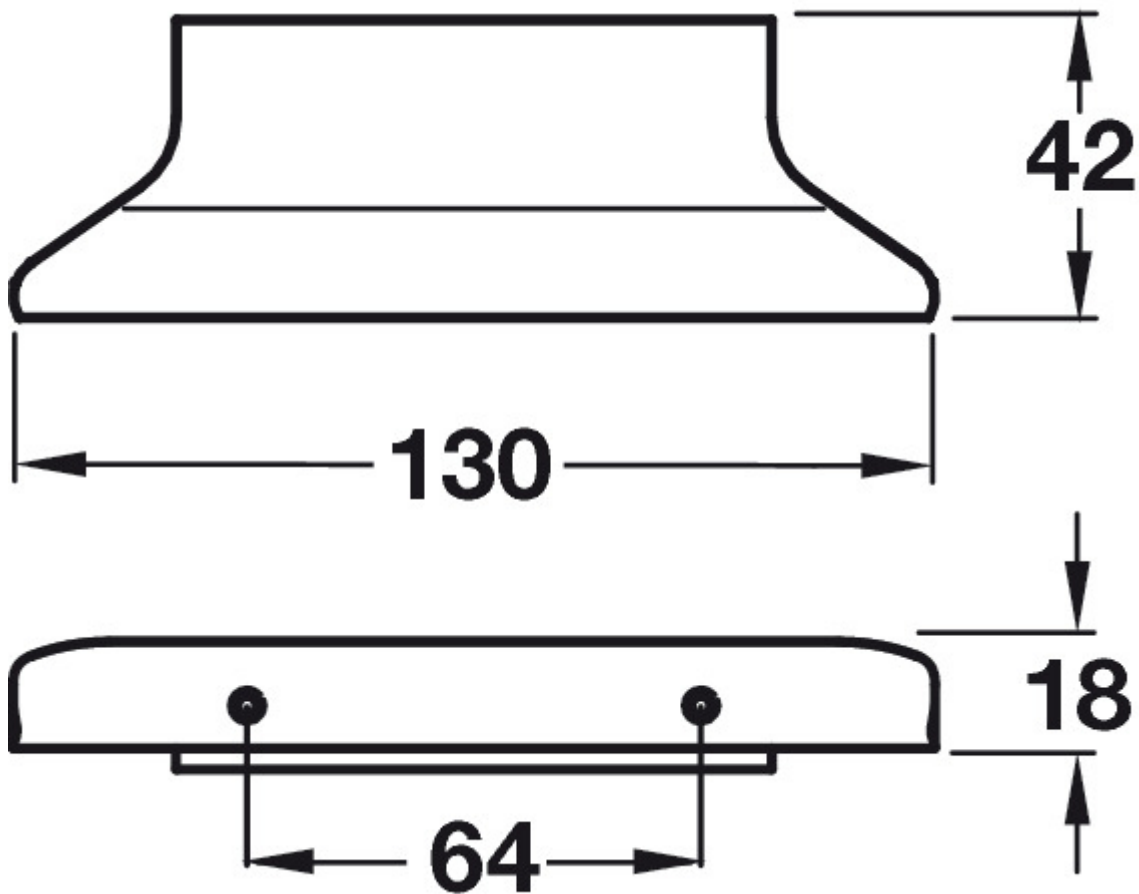

Rear Fixing Finger Edge Pull - 130mm Wide x 42mm Projection - Matt Black

Product Images

Description

- Hidden face fixing edge pulls.
- Sleek, minimal design ideal for those looking for a small discreet handle to open a drawer or door with.
- Suitable for use on kitchen cabinet doors, wardrobes, cupboard doors and drawers.

Size Details

- Height - 18 mm
- Depth - 42 mm
- Hole spacing - 64 mm
- Length - 130 mm

Base Material

- Made from a zinc alloy.

Finish Details

- Matt Black

Fixings

- The edge pull is fitted via countersunk wood screws from the back face of the handle

Usage

- Suitable for internal use.

Unit Of Sale

- This cabinet handle is sold individually - (Each)

Products in this set

44455.1 - Rear Fixing Finger Edge Pull - 130mm Wide x 42mm Projection - Matt Black - Each