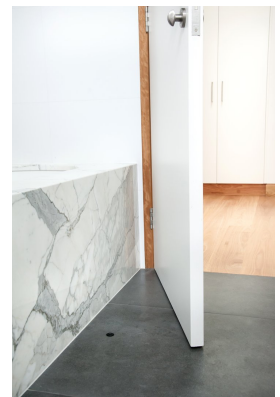

Fantom Concealed Floor Mounted Door Holder / Door Stop - Supplied With Clear Sleeve

Product Images

Description

- Flush mounted magnetic doorstop with hold-open function. The Fantom doorstop system provides a high-quality innovative solution for all project application requirements.
- A flush mounted pin alleviates trip hazards whilst maintaining a modern desirable finish. Concealed rare-earth magnet technology ensures exceptional mechanical functionality.
- The Premium Fantom Doorstop comes with a steel pin and stainless steel striker plate. This combination is for all-purpose use with high durability and smooth functionality.
- This is also the preferred combination for solid core doors due to its performance underweighted testing.

Contains

- N33 Magnet
- Stainless steel Striker Plate
- 2x Stainless steel screws
- Matching Over mould pin
- Floor sleeve

Fixing Dimensions

- A standard 14mm hole in the floor 50mm deep.

Finish

- Silver Magnet
- Clear over sleeve