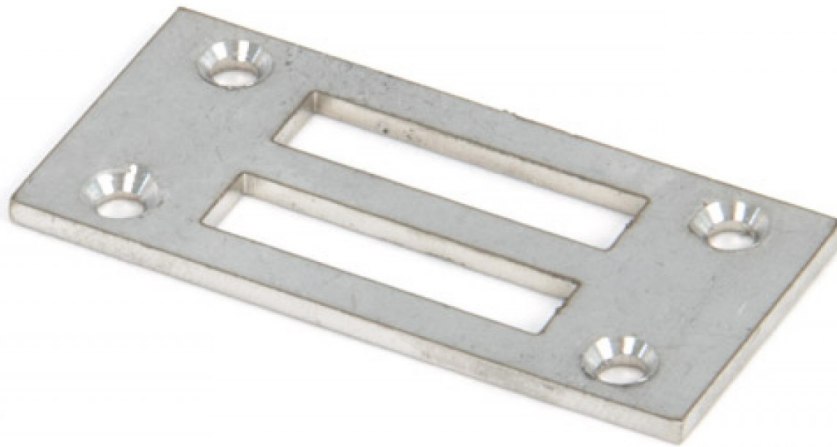

## Twin Slot Night Vent Keep Plate For Use With Window Dead Lock - Satin Stainless Steel

### Product Images

---

## Description

---

- Twin slot night vent plate for use with our **44495** window dead lock.
- Allows the window to be locked closed with a small ventilation gap.
- 51mm x 24mm
- Satin stainless steel.

## Products in this set

---

**44496.1 - Twin Slot Night Vent Keep Plate For Use With Window Dead Lock - Satin Stainless Steel**