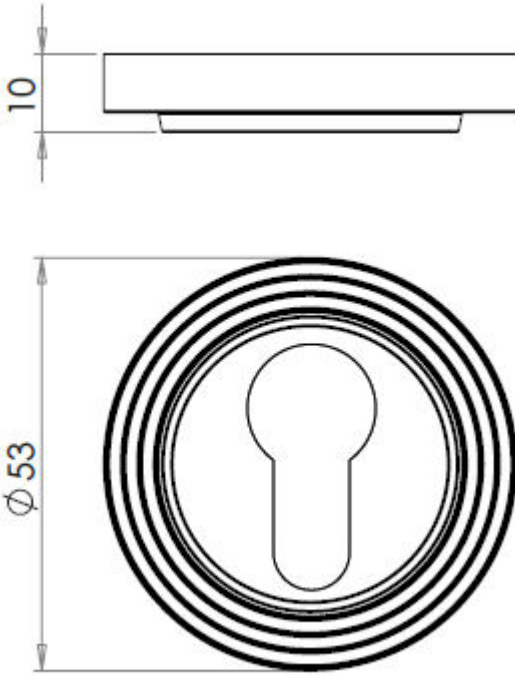

Euro Profile Escutcheon With Reeded Rose - 53mm x 10mm - Antique Brass (Lacquered)

Product Images

Description

- Reeded pattern euro profile escutcheon with concealed fix rose - antique brass.
- For use with euro profile cylinder

Finish

- Antique Brass

Base Material

- Solid Brass

Dimensions

- 53mm diameter
- 10mm Depth

Important Information

- Supplied with fixings
- Each - (1 x escutcheon).

Products in this set

44580.1 - Euro Profile Escutcheon With Reeded Rose - 53mm x 10mm - Antique Brass (Lacquered) - Each