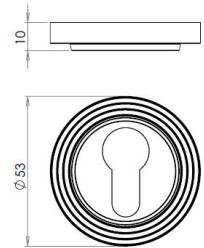

Euro Profile Escutcheon With Reeded Rose - 53mm x 10mm - Antique Brass (Lacquered)

Product Images

Description

- Reeded pattern euro profile escutcheon with concealed fix rose - antique brass.
- For use with euro profile cylinder

Finish

- Antique Brass

Base Material

- Solid Brass

Dimensions

- 53mm diameter
- 10mm Depth

Important Information

- Supplied with fixings
- Each - (1 x escutcheon).

Products in this set

44580.1 - Euro Profile Escutcheon With Reeded Rose - 53mm x 10mm - Antique Brass (Lacquered) - Each