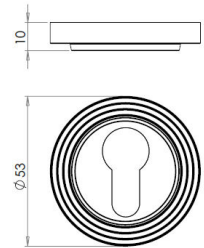

Euro Profile Escutcheon With Reeded Rose - 53mm x 10mm - Dark Bronze (Lacquered)

Product Images

Description

- Reeded pattern euro profile escutcheon with concealed fix rose - antique brass.
- For use with euro profile cylinder

Finish

- Dark Bronze

Base Material

- Solid Brass

Dimensions

- 53mm diameter
- 10mm Depth

Important Information

- Supplied with fixings
- Each - (1 x escutcheon).

Products in this set

44582.1 - Euro Profile Escutcheon With Reeded Rose - 53mm x 10mm - Dark Bronze (Lacquered) - Each