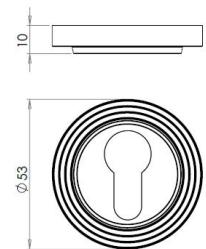

Euro Profile Escutcheon With Reeded Rose - 53mm x 10mm - Polished Nickel

Product Images

Description

- Reeded pattern euro profile escutcheon with concealed fix rose - antique brass.
- For use with euro profile cylinder

Finish

- Polished Nickel

Base Material

- Solid Brass

Dimensions

- 53mm diameter
- 10mm Depth

Important Information

- Supplied with fixings
- Each - (1 x escutcheon).

Products in this set

44584.1 - Euro Profile Escutcheon With Reeded Rose - 53mm x 10mm - Polished Nickel - Each