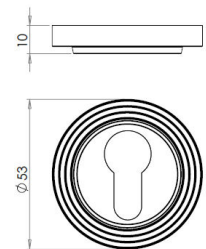

Euro Profile Escutcheon With Reeded Rose - 53mm x 10mm - Satin Brass (Lacquered)

Product Images

Description

- Reeded pattern euro profile escutcheon with concealed fix rose - antique brass.
- For use with euro profile cylinder

Finish

- Satin Brass

Base Material

- Solid Brass

Dimensions

- 53mm diameter
- 10mm Depth

Important Information

- Supplied with fixings
- Each - (1 x escutcheon).

Products in this set

44586.1 - Euro Profile Escutcheon With Reeded Rose - 53mm x 10mm - Satin Brass (Lacquered) - Each