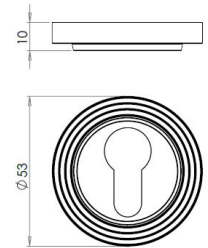

## Euro Profile Escutcheon With Reeded Rose - 53mm x 10mm - Satin Nickel

### Description

- Reeded pattern euro profile escutcheon with concealed fix rose - antique brass.
- For use with euro profile cylinder

## Dimensions

- 53mm diameter
- 10mm Depth

### Products in this set

---

44588.1 - Euro Profile Escutcheon With Reeded Rose - 53mm x 10mm - Satin Nickel - Each