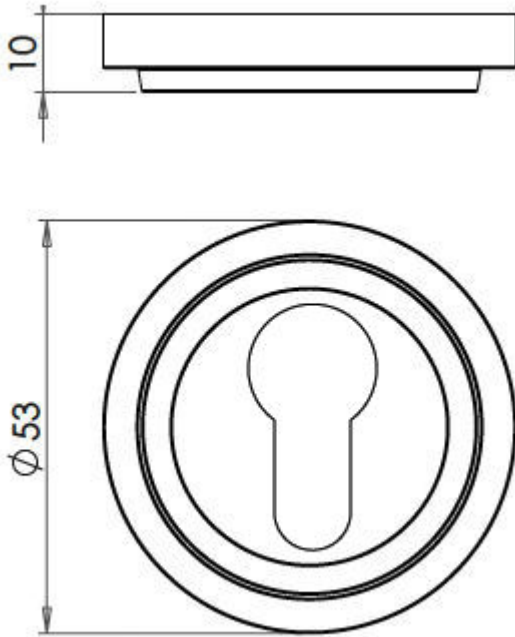

Euro Profile Escutcheon With Stepped Rose - 53mm x 10mm - Antique Brass (Lacquered)

Product Images

Description

- Stepped pattern euro profile escutcheon with concealed fix rose - antique brass.
- For use with euro profile cylinder

Finish

- Antique Brass

Base Material

- Solid Brass

Dimensions

- 53mm diameter
- 10mm Depth

Important Information

- Supplied with fixings
- Each - (1 x escutcheon).

Products in this set

44535.1 - Euro Profile Escutcheon With Stepped Rose - 53mm x 10mm - Antique Brass (Lacquered) - Each