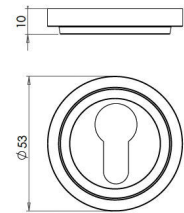

Euro Profile Escutcheon With Stepped Rose - 53mm x 10mm - Antique Brass (Lacquered)

Product Images

Description

- Stepped pattern euro profile escutcheon with concealed fix rose - antique brass.
- For use with euro profile cylinder

Finish

- Antique Brass

Base Material

- Solid Brass

Dimensions

- 53mm diameter
- 10mm Depth

Important Information

- Supplied with fixings
- Each - (1 x escutcheon).

Products in this set

44535.1 - Euro Profile Escutcheon With Stepped Rose - 53mm x 10mm - Antique Brass (Lacquered) - Each