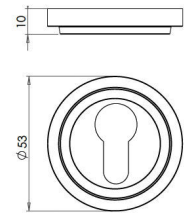

## Euro Profile Escutcheon With Stepped Rose - 53mm x 10mm - Dark Bronze (Lacquered)

### Description

- Stepped pattern euro profile escutcheon with concealed fix rose - antique brass.
- For use with euro profile cylinder

## Dimensions

- 53mm diameter
- 10mm Depth

### Products in this set

---

44537.1 - Euro Profile Escutcheon With Stepped Rose - 53mm x 10mm - Dark Bronze (Lacquered) - Each